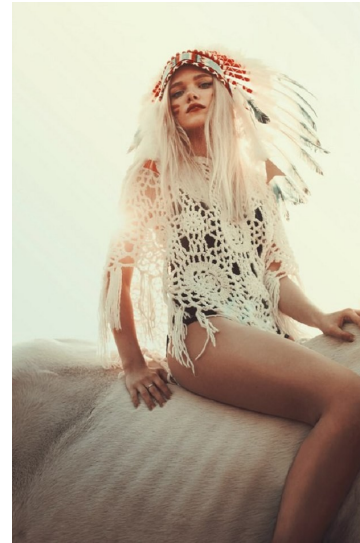

Morph

Morph Management, 36 Jangmun-ro Yongsan-gu Seoul Korea ZIP 04393 | Phone: +82 2 797 7200

VIKI BOIARINOVA (@victoriaboyarinova)

Height 171/5'7.5" Bust 82/32.5" Waist 58/23" Hips 88/34.5" Hair Blonde Eyes Blue Born in 1900