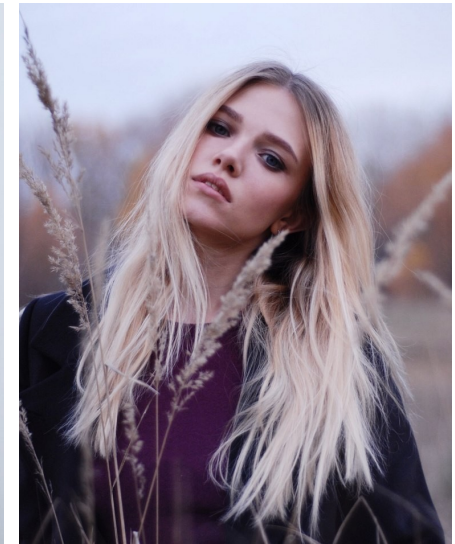

Morph

Morph Management, 36 Jangmun-ro Yongsan-gu Seoul Korea ZIP 04393 | Phone: +82 2 797 7200

VIKI BOIARINOVA (@victoriaboyarinova)

Height 171/5'7.5" Bust 82/32.5" Waist 58/23" Hips 88/34.5" Hair Blonde Eyes Blue Born in 1900