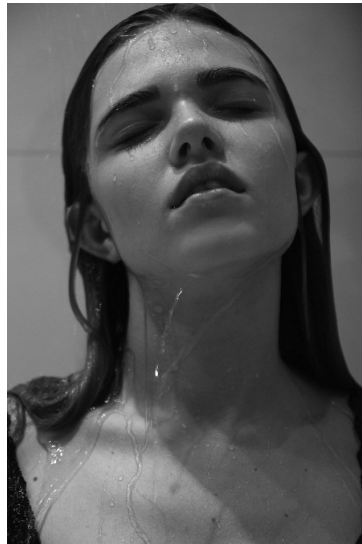

Morph

Morph Management, 36 Jangmun-ro Yongsan-gu Seoul Korea ZIP 04393 | Phone: +82 2 797 7200

VIKI BOIARINOVA (@victoriaboyarinova)

Height 171/5'7.5" Bust 82/32.5" Waist 58/23" Hips 88/34.5" Hair Blonde Eyes Blue Born in 1900