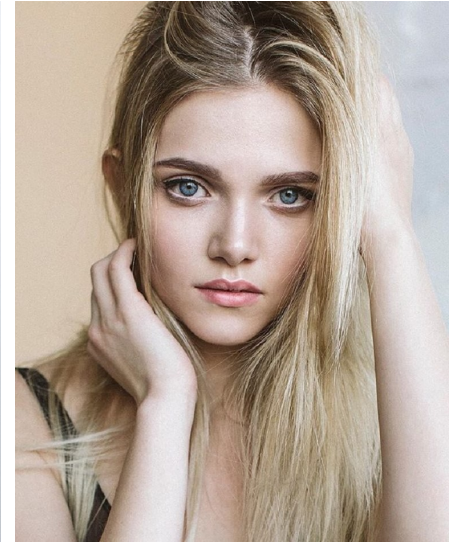

Morph

Morph Management, 36 Jangmun-ro Yongsan-gu Seoul Korea ZIP 04393 | Phone: +82 2 797 7200

VIKI BOIARINOVA (@victoriaboyarinova)

Height 171/5'7.5" Bust 82/32.5" Waist 58/23" Hips 88/34.5" Hair Blonde Eyes Blue Born in 1900