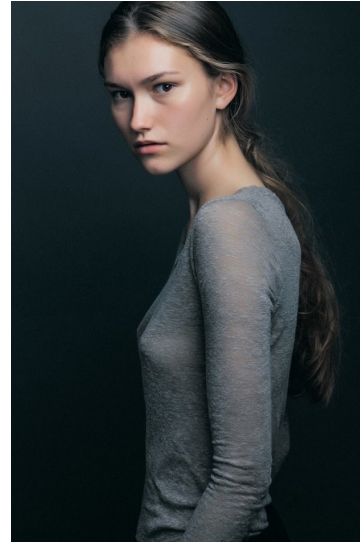

Morph

Morph Management, 36 Jangmun-ro Yongsan-gu Seoul Korea ZIP 04393 | Phone: +82 2 797 7200

POLINA ZVIAGINTCEVA (@zviagusha)

Height 176/5'9.5" Bust 81/32" Waist 61/24" Hips 90/35.5" Hair Brown Eyes Brown Born in 1999