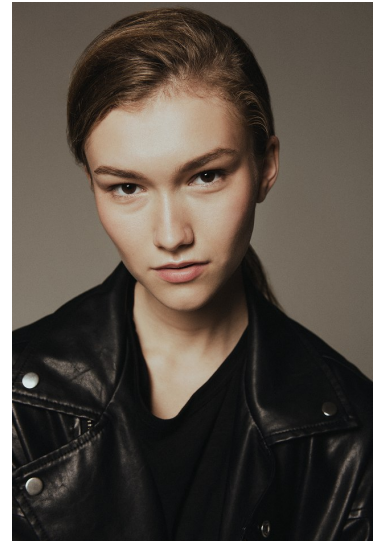

Morph

Morph Management, 36 Jangmun-ro Yongsan-gu Seoul Korea ZIP 04393 | Phone: +82 2 797 7200

POLINA ZVIAGINTCEVA (@zviagusha)

Height 176/5'9.5" Bust 81/32" Waist 61/24" Hips 90/35.5" Hair Brown Eyes Brown Born in 1999