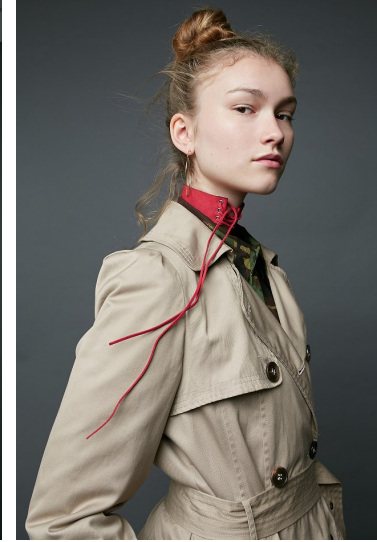

Morph

Morph Management, 36 Jangmun-ro Yongsan-gu Seoul Korea ZIP 04393 | Phone: +82 2 797 7200

POLINA ZVIAGINTCEVA (@zviagusha)

Height 176/5'9.5" Bust 81/32" Waist 61/24" Hips 90/35.5" Hair Brown Eyes Brown Born in 1999