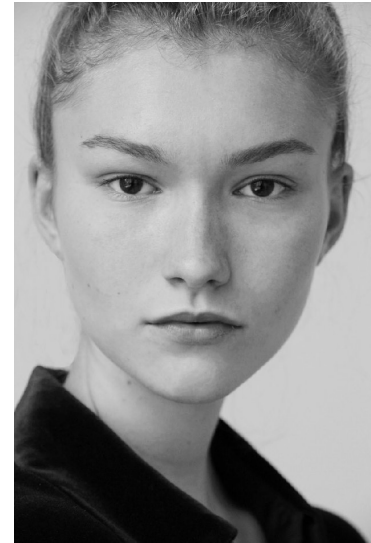

Morph

Morph Management, 36 Jangmun-ro Yongsan-gu Seoul Korea ZIP 04393 | Phone: +82 2 797 7200

POLINA ZVIAGINTCEVA (@zviagusha)

Height 176/5'9.5" Bust 81/32" Waist 61/24" Hips 90/35.5" Hair Brown Eyes Brown Born in 1999