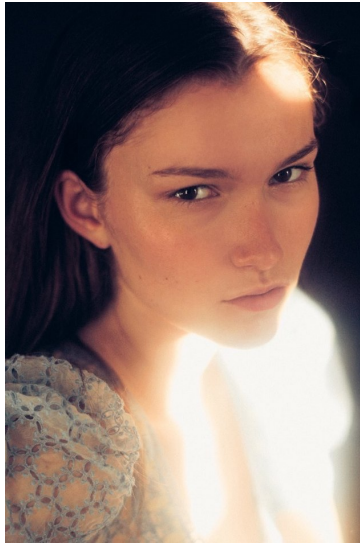

Morph

Morph Management, 36 Jangmun-ro Yongsan-gu Seoul Korea ZIP 04393 | Phone: +82 2 797 7200

POLINA ZVIAGINTCEVA (@zviagusha)

Height 176/5'9.5" Bust 81/32" Waist 61/24" Hips 90/35.5" Hair Brown Eyes Brown Born in 1999