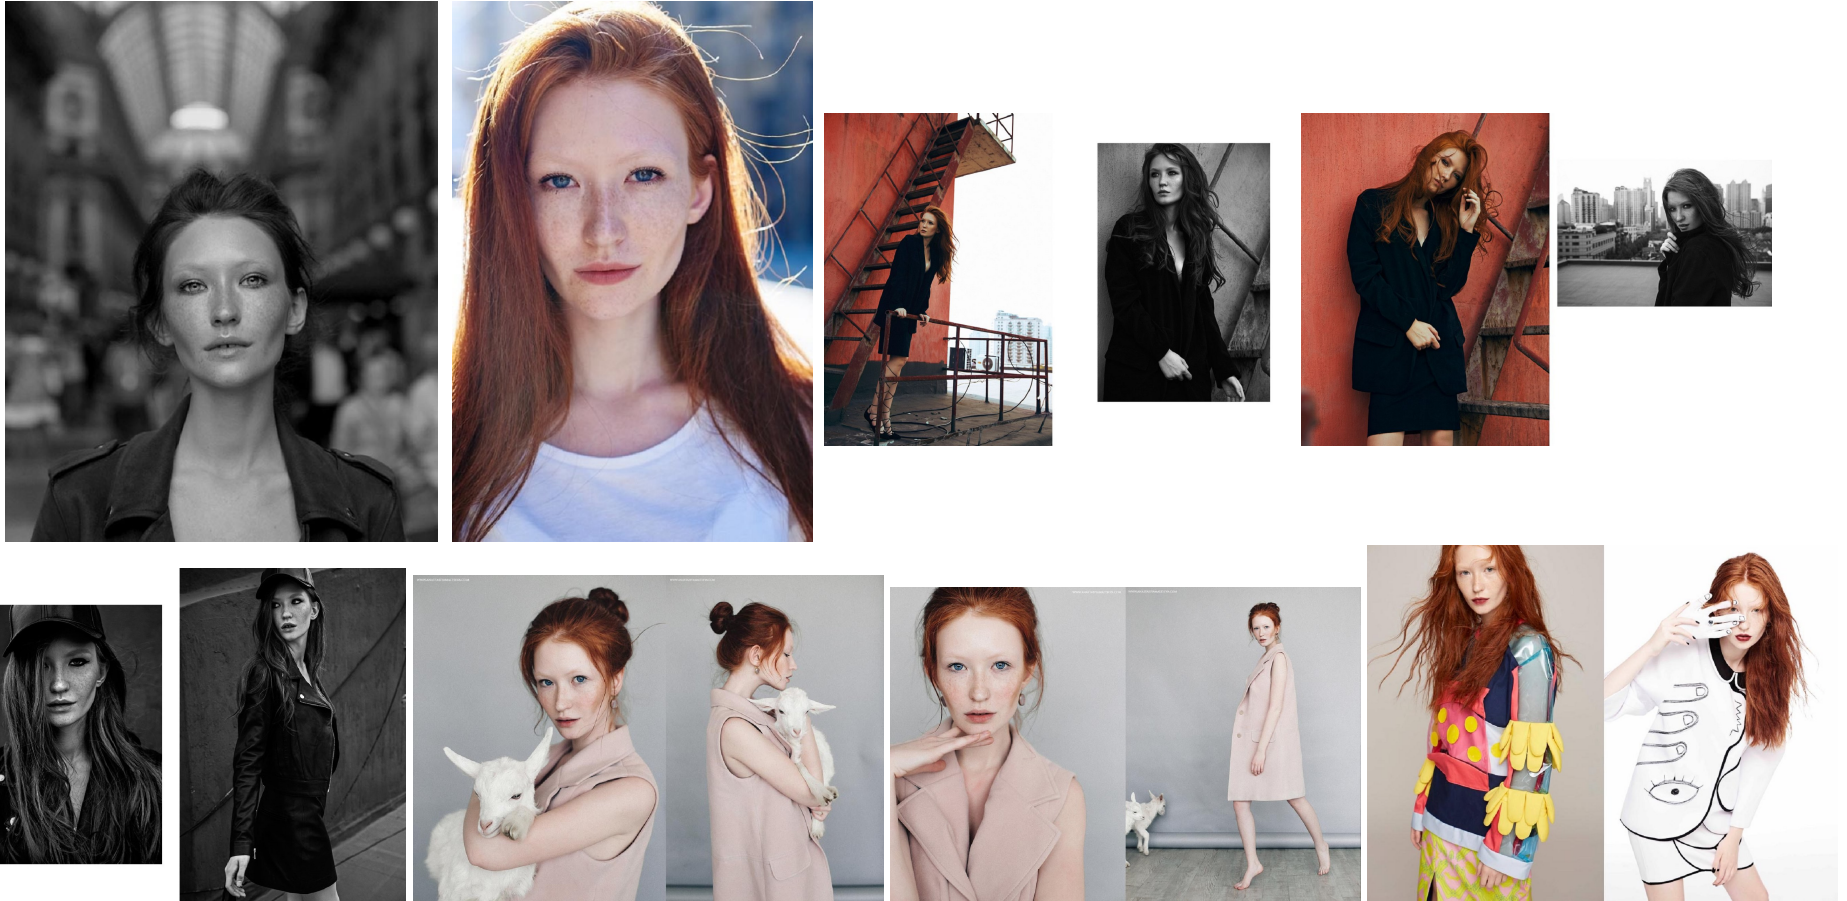

Morph

Morph Management, 36 Jangmun-ro Yongsan-gu Seoul Korea ZIP 04393 | Phone: +82 2 797 7200

NASTYA RED (@nsolomina)

Height 172/5'7.5" Bust 86/34" Waist 60/23.5" Hips 88/34.5" Hair Red Eyes Blue Born in 1997