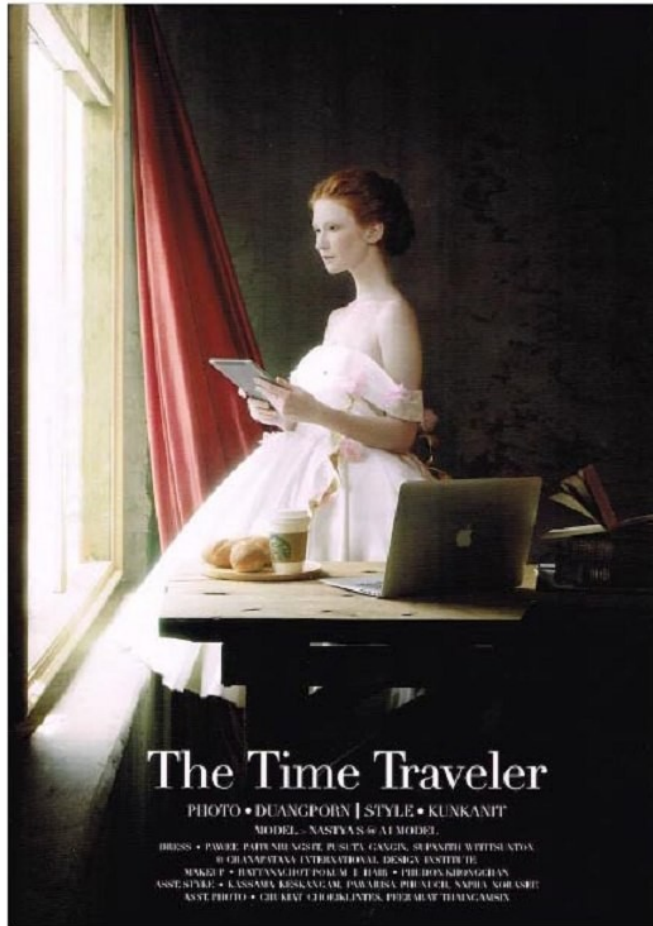

Morph

Morph Management, 36 Jangmun-ro Yongsan-gu Seoul Korea ZIP 04393 | Phone: +82 2 797 7200

NASTYA RED (@nsolomina)

Height 172/5'7.5" Bust 86/34" Waist 60/23.5" Hips 88/34.5" Hair Red Eyes Blue Born in 1997