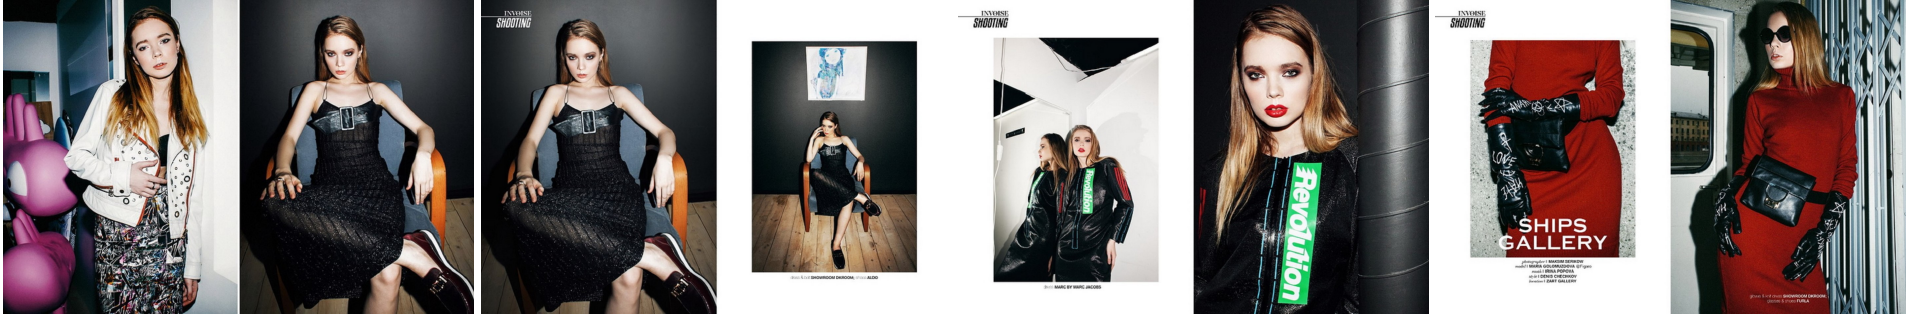

Morph

Morph Management, 36 Jangmun-ro Yongsan-gu Seoul Korea ZIP 04393 | Phone: +82 2 797 7200

MARIIA GOLOMUZDOVA (@may_g17)

Height 172/5'7.5" Bust 84/33" Waist 59/23" Hips 87/34.5" Hair Dark Blonde Eyes Blue Born in 2002