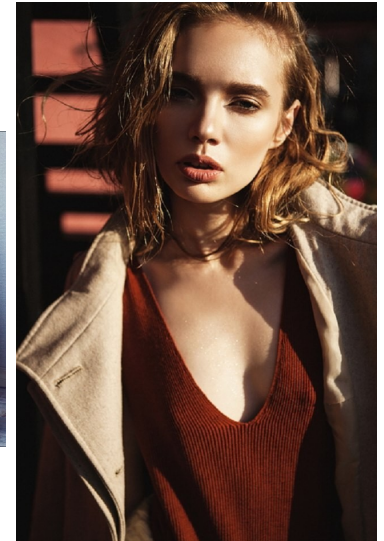

# Morph

Morph Management, 36 Jangmun-ro Yongsan-gu Seoul Korea ZIP 04393 | Phone: +82 2 797 7200

MARIIA GOLOMUZDOVA (@may\_g17)

Height 172/5'7.5" Bust 84/33" Waist 59/23" Hips 87/34.5" Hair Dark Blonde Eyes Blue Born in 2002