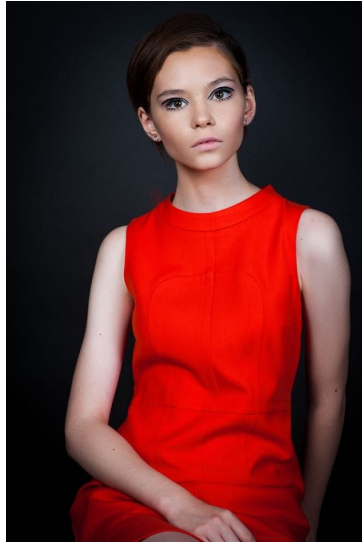

# Morph

Morph Management, 36 Jangmun-ro Yongsan-gu Seoul Korea ZIP 04393 | Phone: +82 2 797 7200

**MARINA AKULICHEVA (@marinaaklchv)**

Height 176/5'9.5" Bust 77/30.5" Waist 60/23.5" Hips 88/34.5" Hair Brown Eyes Brown Born in 2002

# Morph

Morph Management, 36 Jangmun-ro Yongsan-gu Seoul Korea ZIP 04393 | Phone: +82 2 797 7200

**MARINA AKULICHEVA** (@marinaaklchv)

Height 176/5'9.5" Bust 77/30.5" Waist 60/23.5" Hips 88/34.5" Hair Brown Eyes Brown Born in 2002

# Morph

Morph Management, 36 Jangmun-ro Yongsan-gu Seoul Korea ZIP 04393 | Phone: +82 2 797 7200

MARINA AKULICHEVA (@marinaaklchv)

Height 176/5'9.5" Bust 77/30.5" Waist 60/23.5" Hips 88/34.5" Hair Brown Eyes Brown Born in 2002