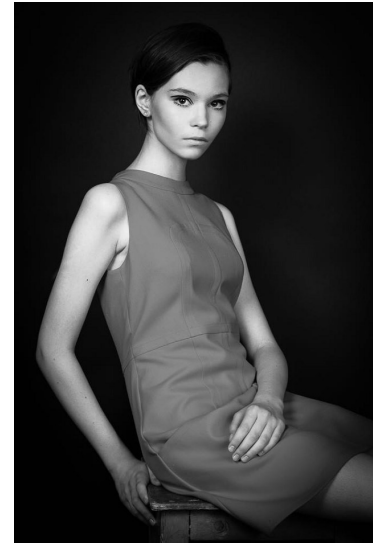

# Morph

Morph Management, 36 Jangmun-ro Yongsan-gu Seoul Korea ZIP 04393 | Phone: +82 2 797 7200

**MARINA AKULICHEVA (@marinaaklchv)**

Height 176/5'9.5" Bust 77/30.5" Waist 60/23.5" Hips 88/34.5" Hair Brown Eyes Brown Born in 2002

# Morph

Morph Management, 36 Jangmun-ro Yongsan-gu Seoul Korea ZIP 04393 | Phone: +82 2 797 7200

**MARINA AKULICHEVA** (@marinaaklchv)

Height 176/5'9.5" Bust 77/30.5" Waist 60/23.5" Hips 88/34.5" Hair Brown Eyes Brown Born in 2002

# Morph

Morph Management, 36 Jangmun-ro Yongsan-gu Seoul Korea ZIP 04393 | Phone: +82 2 797 7200

MARINA AKULICHEVA (@marinaaklchv)

Height 176/5'9.5" Bust 77/30.5" Waist 60/23.5" Hips 88/34.5" Hair Brown Eyes Brown Born in 2002