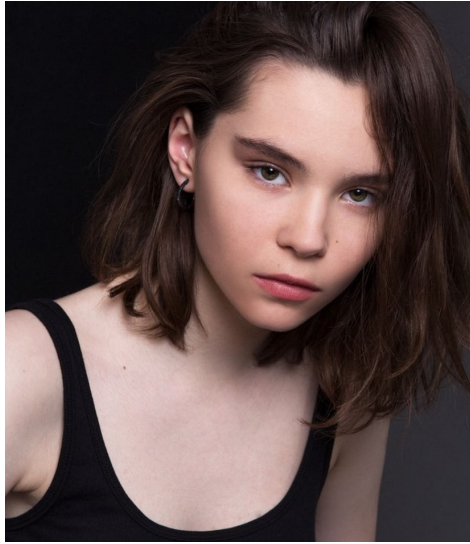

# Morph

Morph Management, 36 Jangmun-ro Yongsan-gu Seoul Korea ZIP 04393 | Phone: +82 2 797 7200

**MARINA AKULICHEVA (@marinaaklchv)**

Height 176/5'9.5" Bust 77/30.5" Waist 60/23.5" Hips 88/34.5" Hair Brown Eyes Brown Born in 2002

# Morph

Morph Management, 36 Jangmun-ro Yongsan-gu Seoul Korea ZIP 04393 | Phone: +82 2 797 7200

**MARINA AKULICHEVA** (@marinaaklchv)

Height 176/5'9.5" Bust 77/30.5" Waist 60/23.5" Hips 88/34.5" Hair Brown Eyes Brown Born in 2002