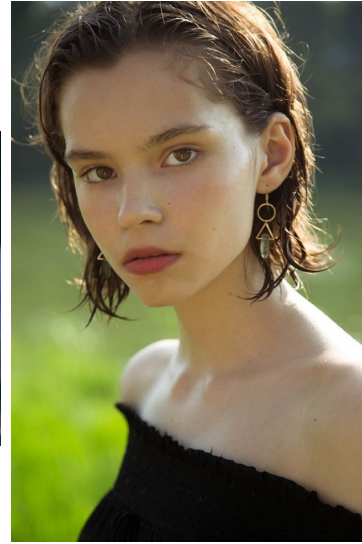

# Morph

Morph Management, 36 Jangmun-ro Yongsan-gu Seoul Korea ZIP 04393 | Phone: +82 2 797 7200

**MARINA AKULICHEVA (@marinaaklchv)**

Height 176/5'9.5" Bust 77/30.5" Waist 60/23.5" Hips 88/34.5" Hair Brown Eyes Brown Born in 2002

# Morph

Morph Management, 36 Jangmun-ro Yongsan-gu Seoul Korea ZIP 04393 | Phone: +82 2 797 7200

**MARINA AKULICHEVA** (@marinaaklchv)

Height 176/5'9.5" Bust 77/30.5" Waist 60/23.5" Hips 88/34.5" Hair Brown Eyes Brown Born in 2002

# Morph

Morph Management, 36 Jangmun-ro Yongsan-gu Seoul Korea ZIP 04393 | Phone: +82 2 797 7200

MARINA AKULICHEVA (@marinaaklchv)

Height 176/5'9.5" Bust 77/30.5" Waist 60/23.5" Hips 88/34.5" Hair Brown Eyes Brown Born in 2002