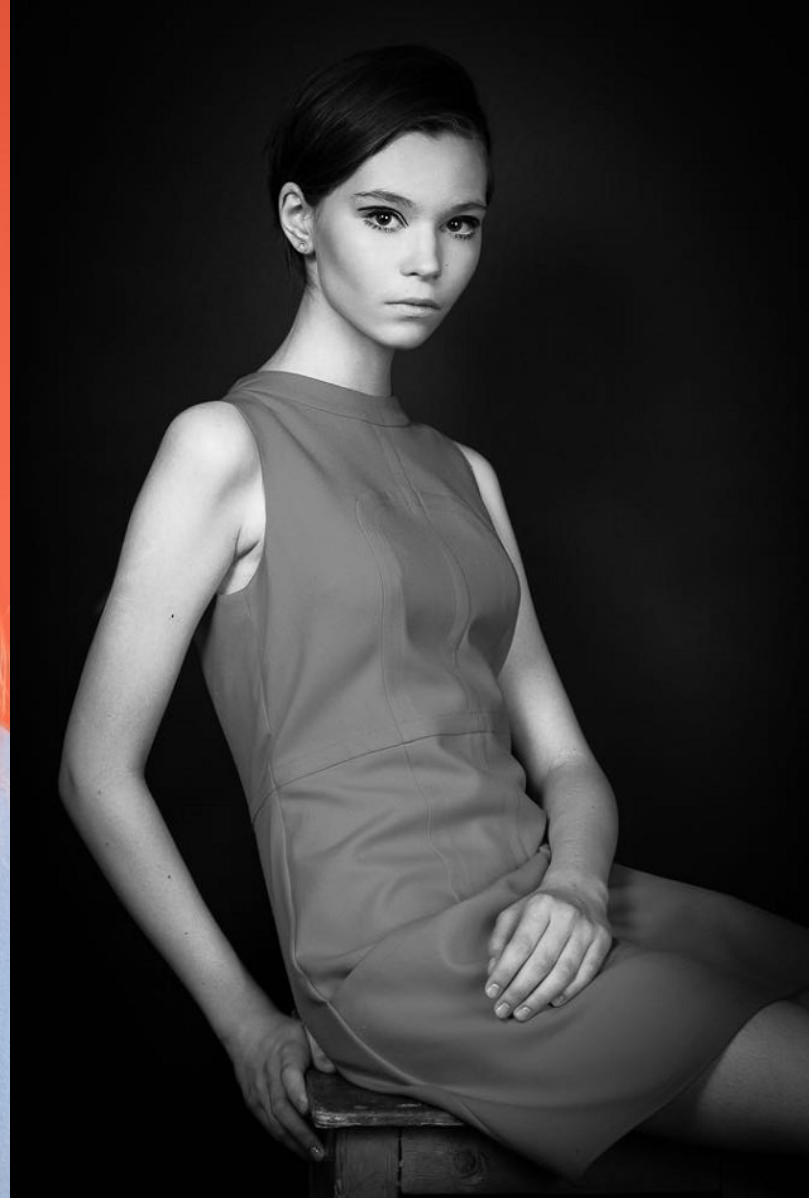

Morph

Morph Management, 36 Jangmun-ro Yongsan-gu Seoul Korea ZIP 04393 | Phone: +82 2 797 7200

MARINA AKULICHEVA (@marinaaklchv)

Height 176/5'9.5" Bust 77/30.5" Waist 60/23.5" Hips 88/34.5" Hair Brown Eyes Brown Born in 2002