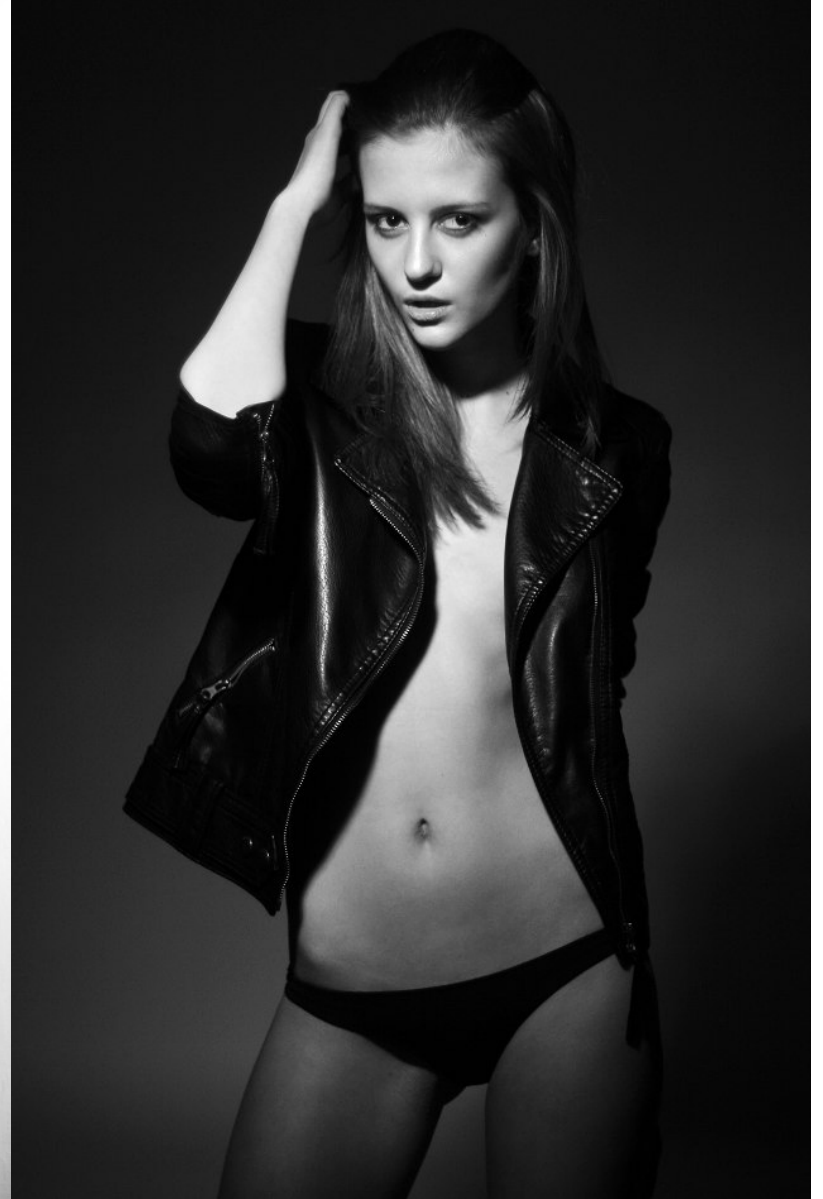

Morph

Morph Management, 36 Jangmun-ro Yongsan-gu Seoul Korea ZIP 04393 | Phone: +82 2 797 7200

JULS IVANNIKOVA

Height 176/5'9.5" Bust 80/31.5" Waist 56/22" Hips 88/34.5" Hair Dark Blonde Eyes Brown Born in 1994