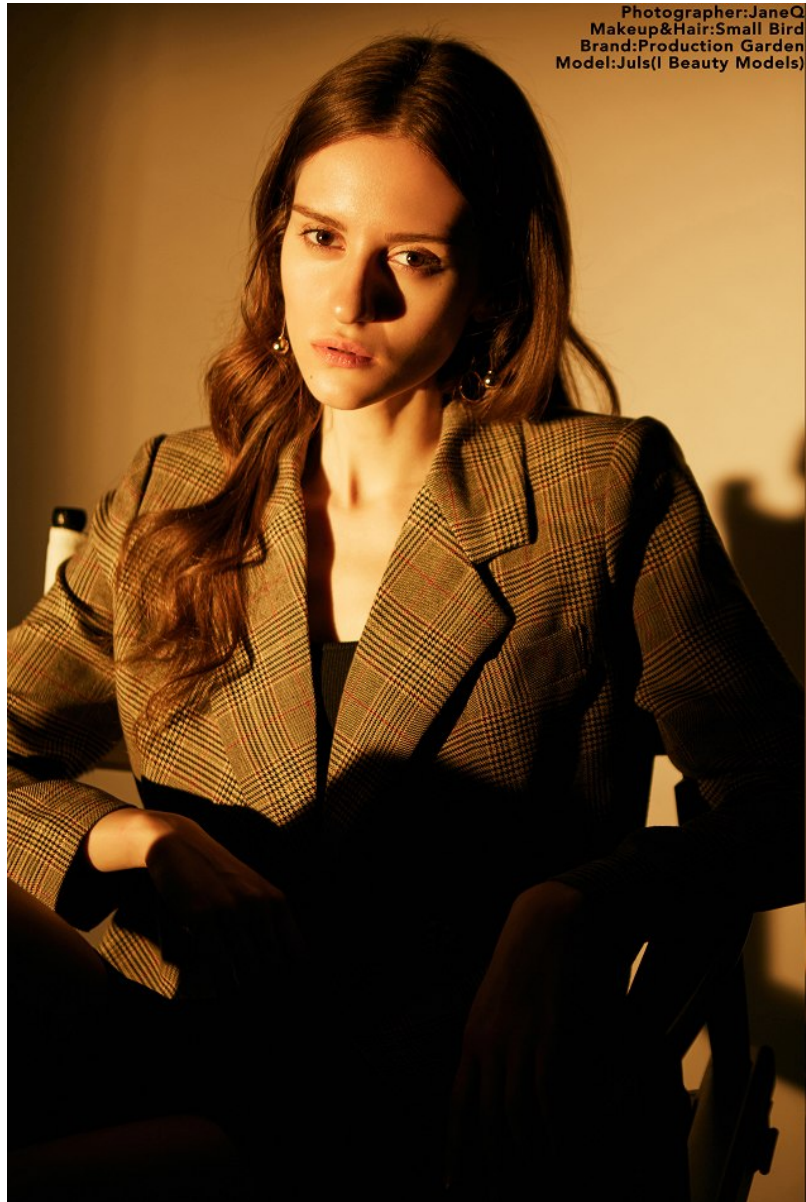

Height 176/5'9.5" Bust 80/31.5" Waist 56/22" Hips 88/34.5" Hair Dark Blonde Eyes Brown Born in 1994

Morph

Morph Management, 36 Jangmun-ro Yongsan-gu Seoul Korea ZIP 04393 | Phone: +82 2 797 7200

JULS IVANNIKOVA