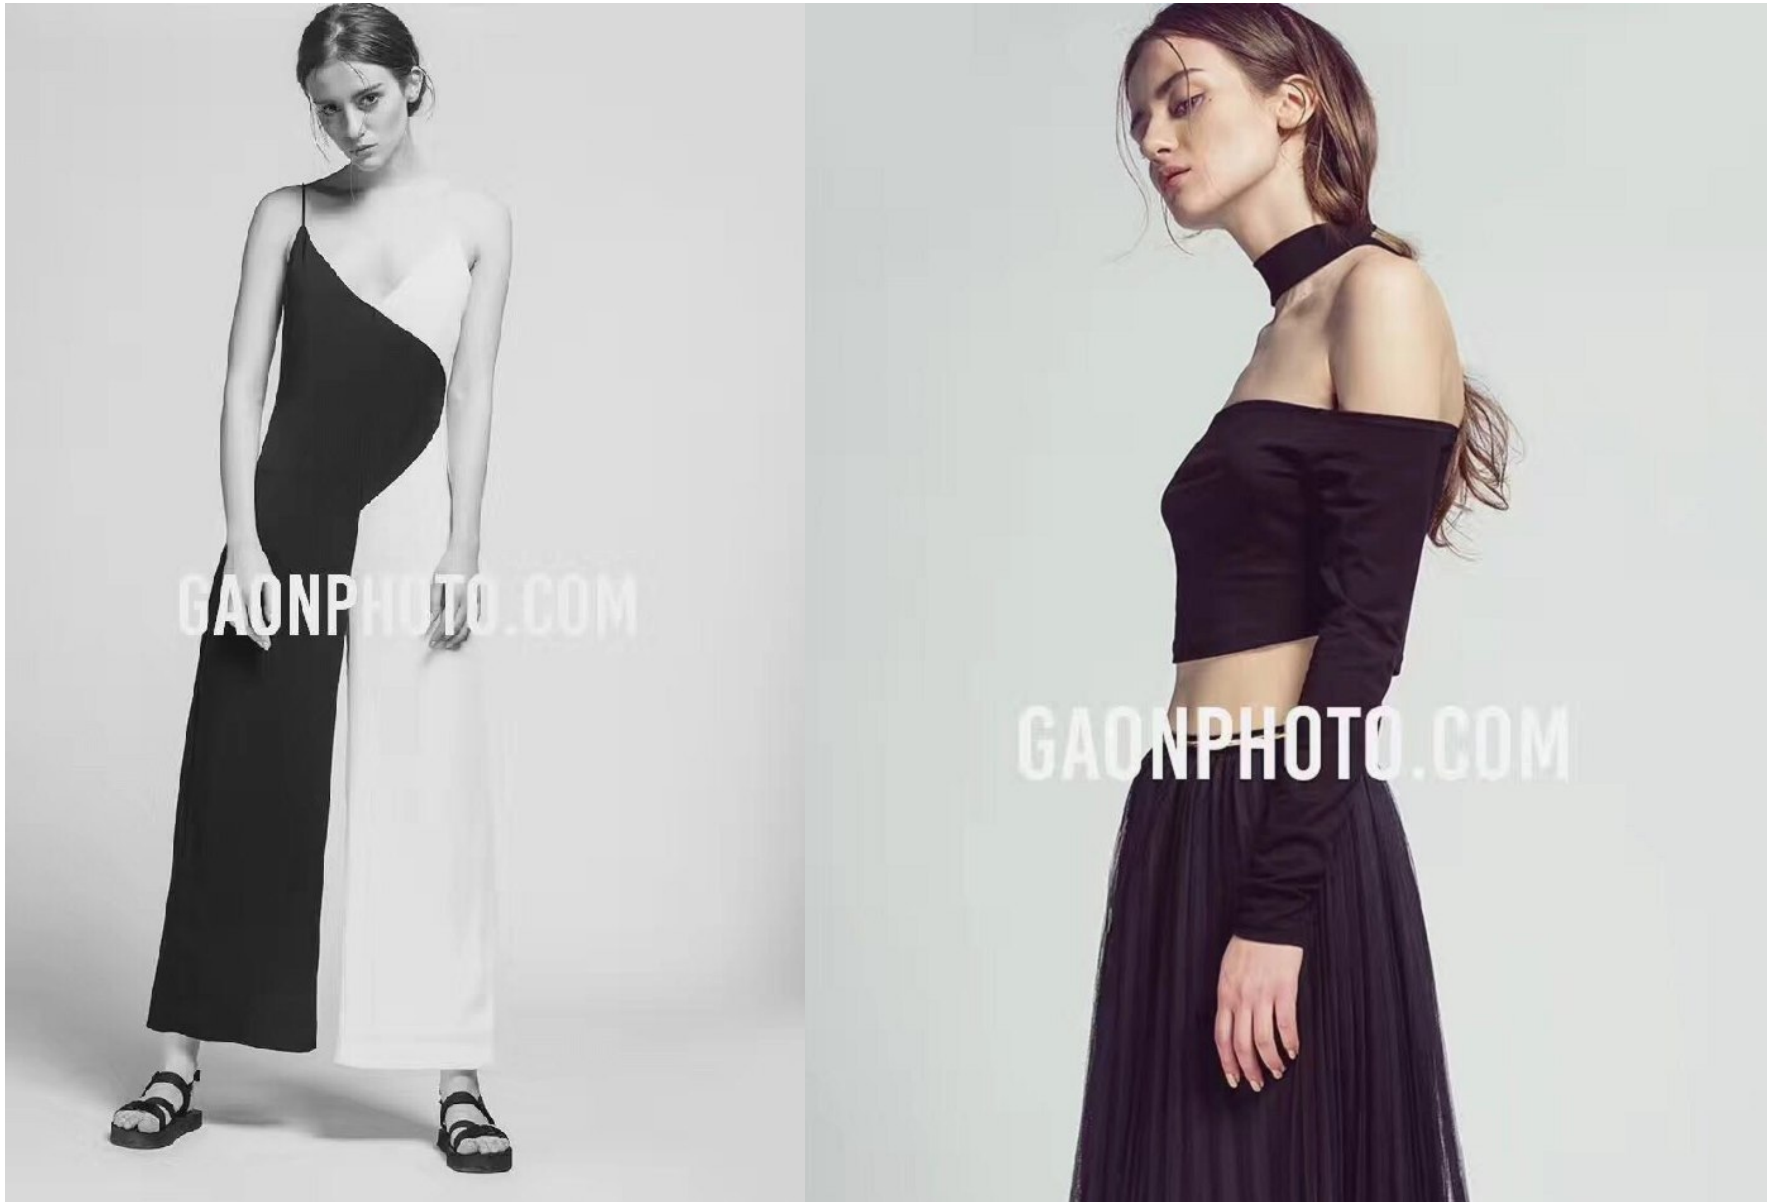

Morph

Morph Management, 36 Jangmun-ro Yongsan-gu Seoul Korea ZIP 04393 | Phone: +82 2 797 7200

JULS IVANNIKOVA

Height 176/5'9.5" Bust 80/31.5" Waist 56/22" Hips 88/34.5" Hair Dark Blonde Eyes Brown Born in 1994