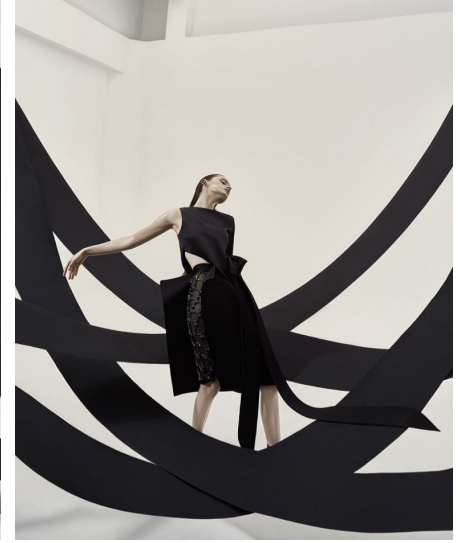

Morph

Morph Management, 36 Jangmun-ro Yongsan-gu Seoul Korea ZIP 04393 | Phone: +82 2 797 7200

ASTRID POZHIDAEVA (@astrid_elf_)

Height 175/5'9" Bust 81/32" Waist 59/23" Hips 88/34.5" Hair Light Brown Eyes Blue/Green Born in 1998