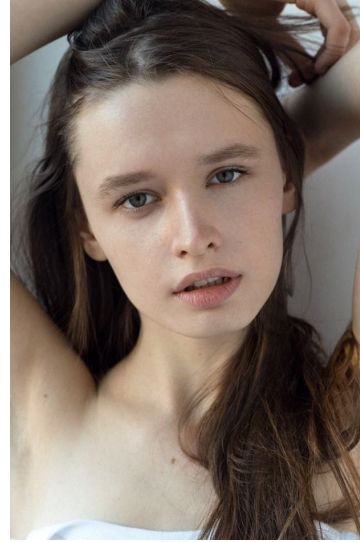

Morph

Morph Management, 36 Jangmun-ro Yongsan-gu Seoul Korea ZIP 04393 | Phone: +82 2 797 7200

ASTRID POZHIDAEVA (@astrid_elf_)

Height 175/5'9" Bust 81/32" Waist 59/23" Hips 88/34.5" Hair Light Brown Eyes Blue/Green Born in 1998