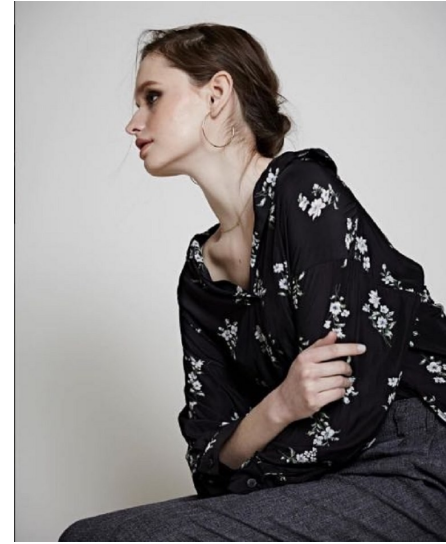

Morph

Morph Management, 36 Jangmun-ro Yongsan-gu Seoul Korea ZIP 04393 | Phone: +82 2 797 7200

ASTRID POZHIDAEVA (@astrid_elf_)

Height 175/5'9" Bust 81/32" Waist 59/23" Hips 88/34.5" Hair Light Brown Eyes Blue/Green Born in 1998