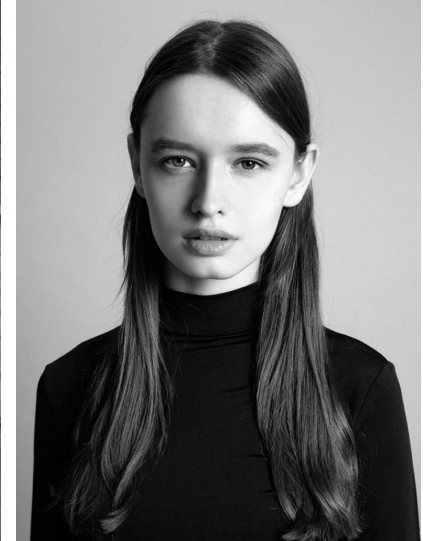

Morph

Morph Management, 36 Jangmun-ro Yongsan-gu Seoul Korea ZIP 04393 | Phone: +82 2 797 7200

ASTRID POZHIDAEVA (@astrid_elf_)

Height 175/5'9" Bust 81/32" Waist 59/23" Hips 88/34.5" Hair Light Brown Eyes Blue/Green Born in 1998