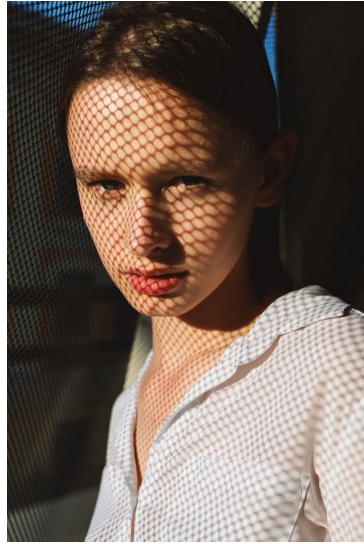

Morph

Morph Management, 36 Jangmun-ro Yongsan-gu Seoul Korea ZIP 04393 | Phone: +82 2 797 7200

ASTRID POZHIDAEVA (@astrid_elf_)

Height 175/5'9" Bust 81/32" Waist 59/23" Hips 88/34.5" Hair Light Brown Eyes Blue/Green Born in 1998