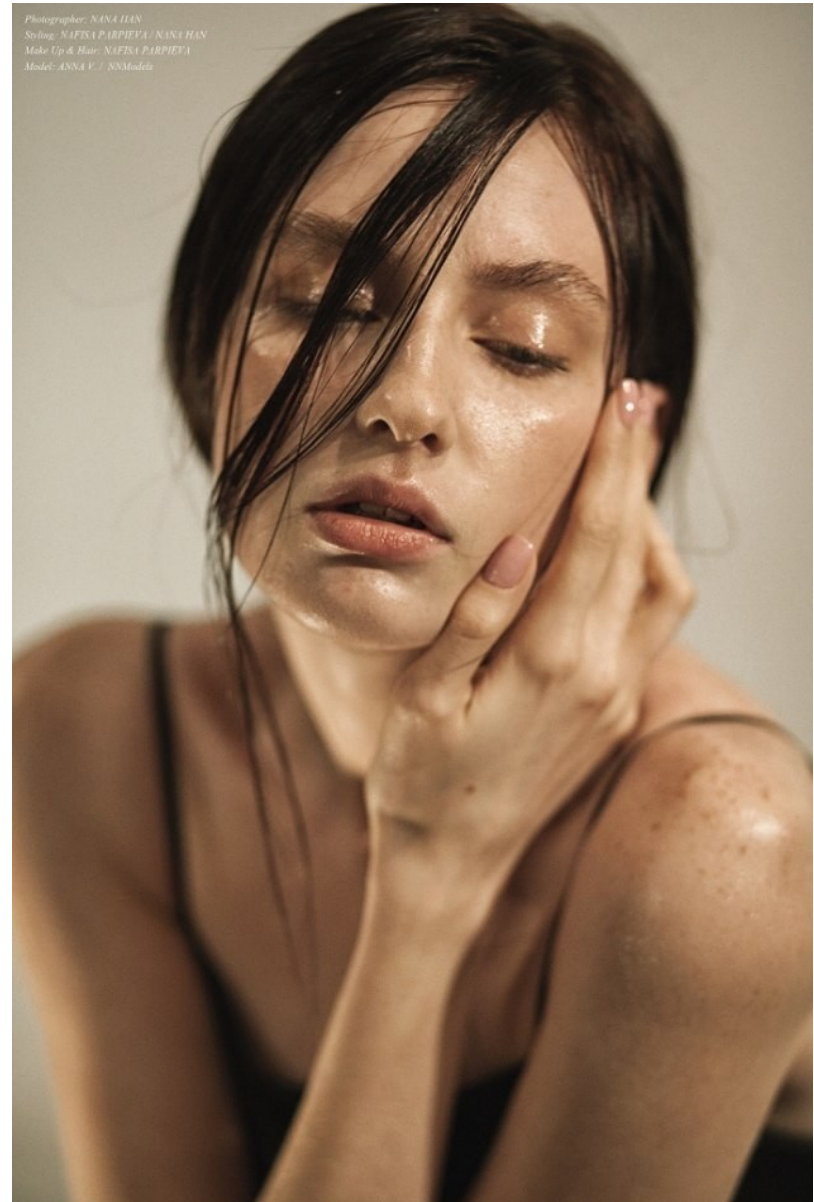

Morph

Morph Management, 36 Jangmun-ro Yongsan-gu Seoul Korea ZIP 04393 | Phone: +82 2 797 7200

ANNA VALEEVA (@annavaleyeva)

Height 178/5'10" Bust 85/33.5" Waist 60/23.5" Hips 89/35" Hair Red Eyes Grey Born in 1996