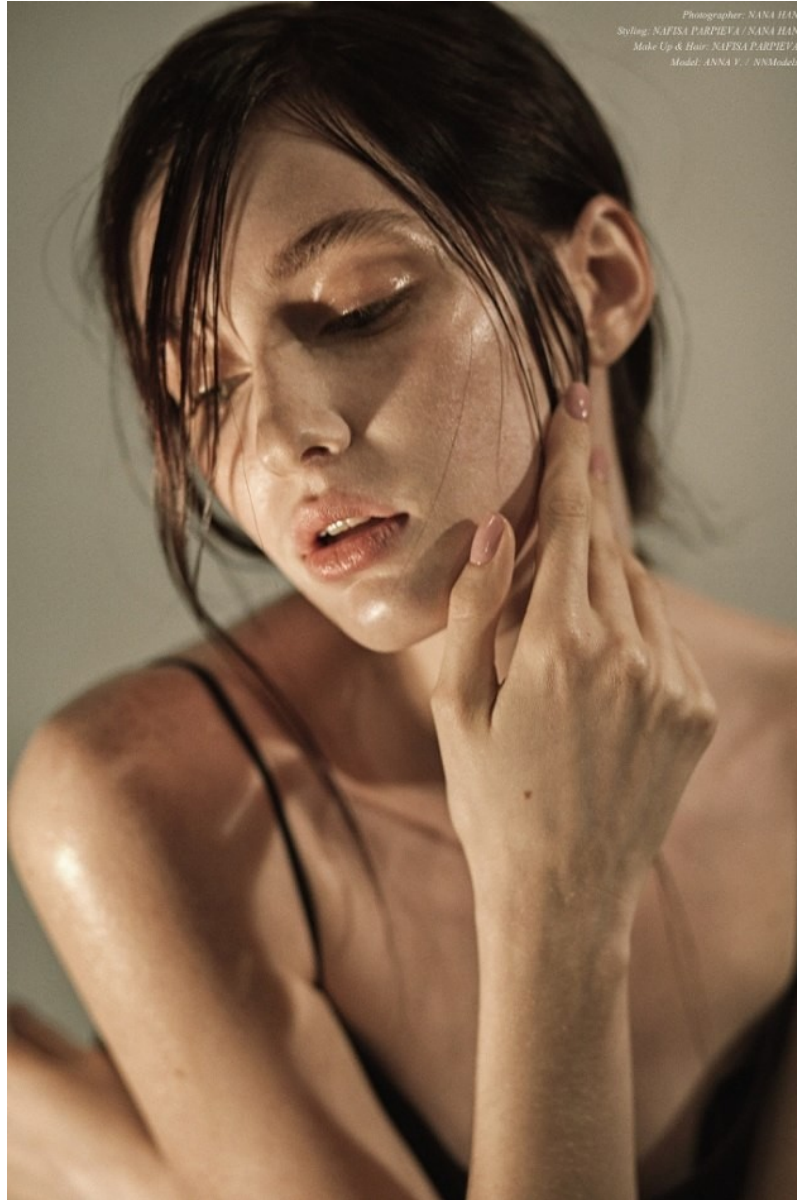

ANNA VALEEVA (@annavaleyeva)

Morph

Morph Management, 36 Jangmun-ro Yongsan-gu Seoul Korea ZIP 04393 | Phone: +82 2 797 7200

ANNA VALEEVA (@annavaleyeva)

Height 178/5'10" Bust 85/33.5" Waist 60/23.5" Hips 89/35" Hair Red Eyes Grey Born in 1996