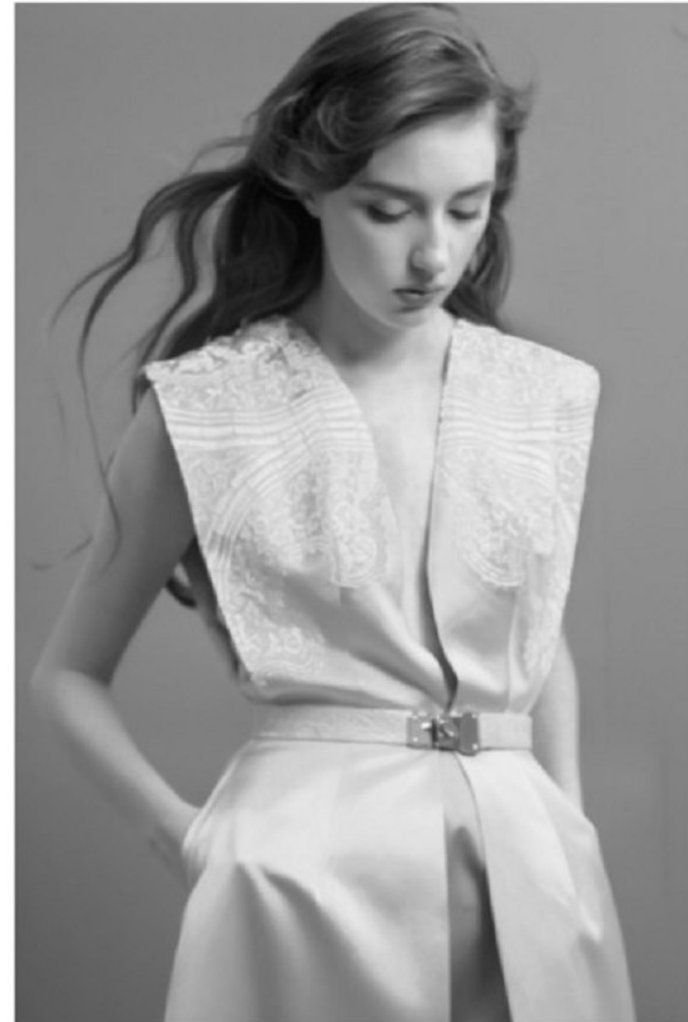

Morph

Morph Management, 36 Jangmun-ro Yongsan-gu Seoul Korea ZIP 04393 | Phone: +82 2 797 7200

ANNA VALEEVA (@annavaleyeva)

Height 178/5'10" Bust 85/33.5" Waist 60/23.5" Hips 89/35" Hair Red Eyes Grey Born in 1996