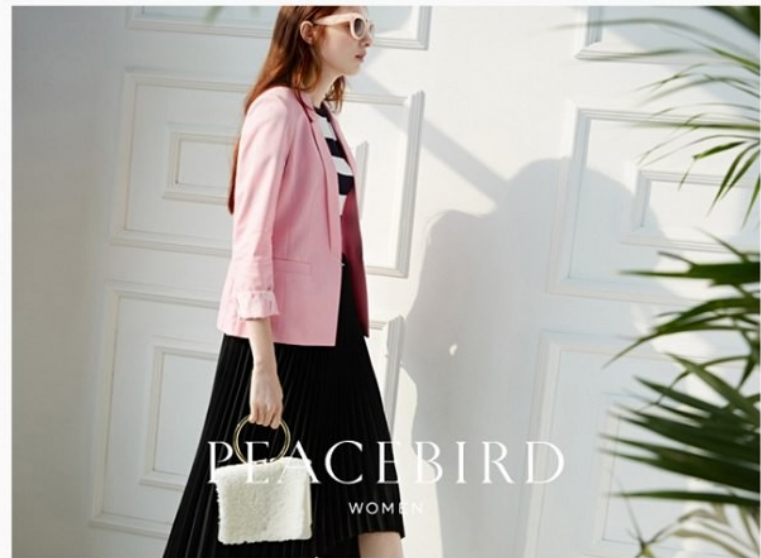

**2016
NEW
SPRING
MAGIC**

2016 Peacebird Women
New Arrival

ANNA VALEEVA (@annavaleyeva)

Height 178/5'10" Bust 85/33.5" Waist 60/23.5" Hips 89/35" Hair Red Eyes Grey Born in 1996

Morph

Morph Management, 36 Jangmun-ro Yongsan-gu Seoul Korea ZIP 04393 | Phone: +82 2 797 7200