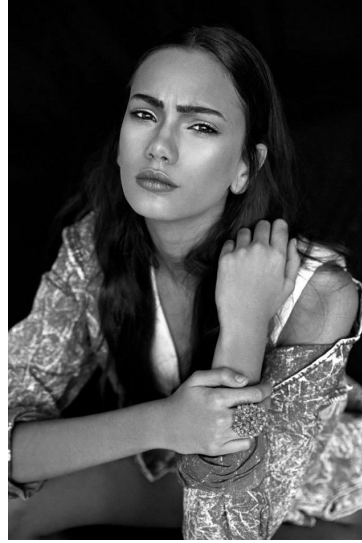

Morph

Morph Management, 36 Jangmun-ro Yongsan-gu Seoul Korea ZIP 04393 | Phone: +82 2 797 7200

ANA ELENA BALOSU (@anaelenaaaa)

Height 176/5'9.5" Bust 81/32" Waist 58/23" Hips 85/33.5" Hair Brown Eyes Hazel Born in 2000