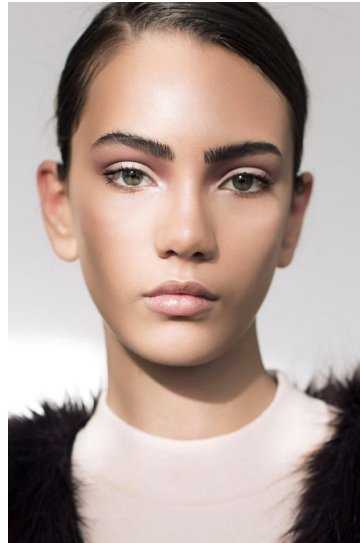

Morph

Morph Management, 36 Jangmun-ro Yongsan-gu Seoul Korea ZIP 04393 | Phone: +82 2 797 7200

ANA ELENA BALOSU (@anaelenaaaa)

Height 176/5'9.5" Bust 81/32" Waist 58/23" Hips 85/33.5" Hair Brown Eyes Hazel Born in 2000