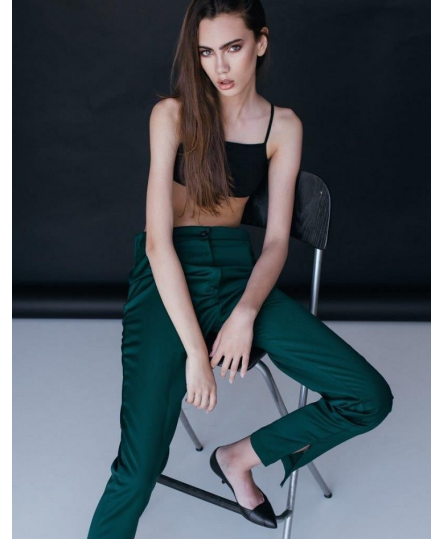

Morph

Morph Management, 36 Jangmun-ro Yongsan-gu Seoul Korea ZIP 04393 | Phone: +82 2 797 7200

ANA ELENA BALOSU (@anaelenaaaa)

Height 176/5'9.5" Bust 81/32" Waist 58/23" Hips 85/33.5" Hair Brown Eyes Hazel Born in 2000