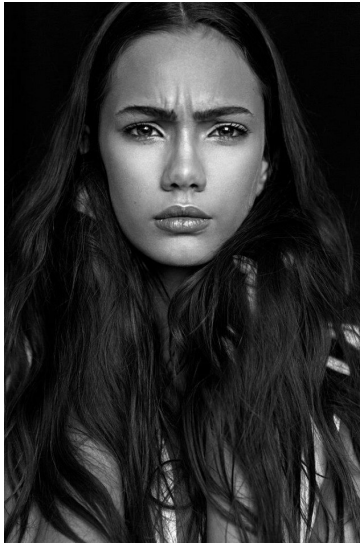

Morph

Morph Management, 36 Jangmun-ro Yongsan-gu Seoul Korea ZIP 04393 | Phone: +82 2 797 7200

ANA ELENA BALOSU (@anaelenaaaa)

Height 176/5'9.5" Bust 81/32" Waist 58/23" Hips 85/33.5" Hair Brown Eyes Hazel Born in 2000