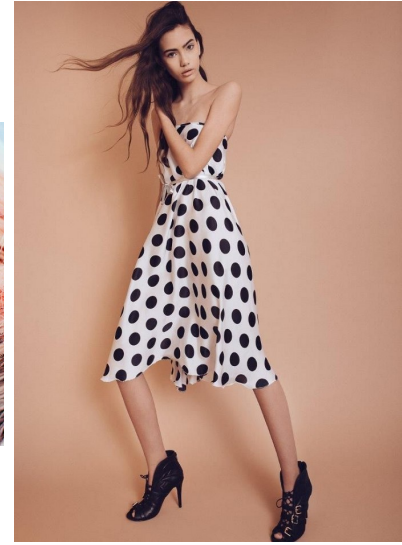

Morph

Morph Management, 36 Jangmun-ro Yongsan-gu Seoul Korea ZIP 04393 | Phone: +82 2 797 7200

ANA ELENA BALOSU (@anaelenaaaa)

Height 176/5'9.5" Bust 81/32" Waist 58/23" Hips 85/33.5" Hair Brown Eyes Hazel Born in 2000