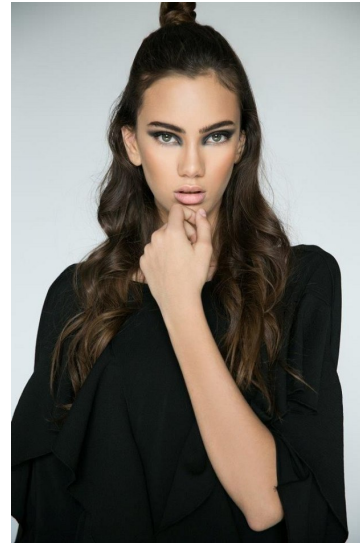

Morph

Morph Management, 36 Jangmun-ro Yongsan-gu Seoul Korea ZIP 04393 | Phone: +82 2 797 7200

ANA ELENA BALOSU (@anaelenaaaa)

Height 176/5'9.5" Bust 81/32" Waist 58/23" Hips 85/33.5" Hair Brown Eyes Hazel Born in 2000