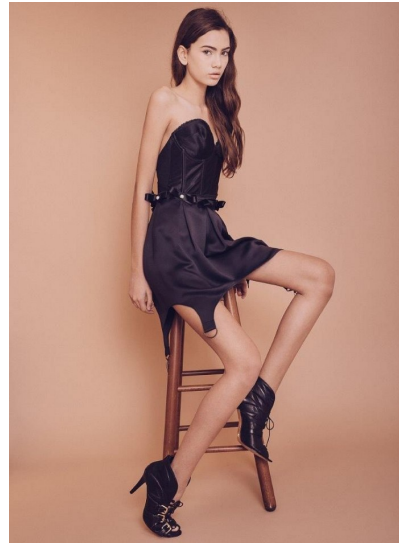

Morph

Morph Management, 36 Jangmun-ro Yongsan-gu Seoul Korea ZIP 04393 | Phone: +82 2 797 7200

ANA ELENA BALOSU (@anaelenaaaa)

Height 176/5'9.5" Bust 81/32" Waist 58/23" Hips 85/33.5" Hair Brown Eyes Hazel Born in 2000