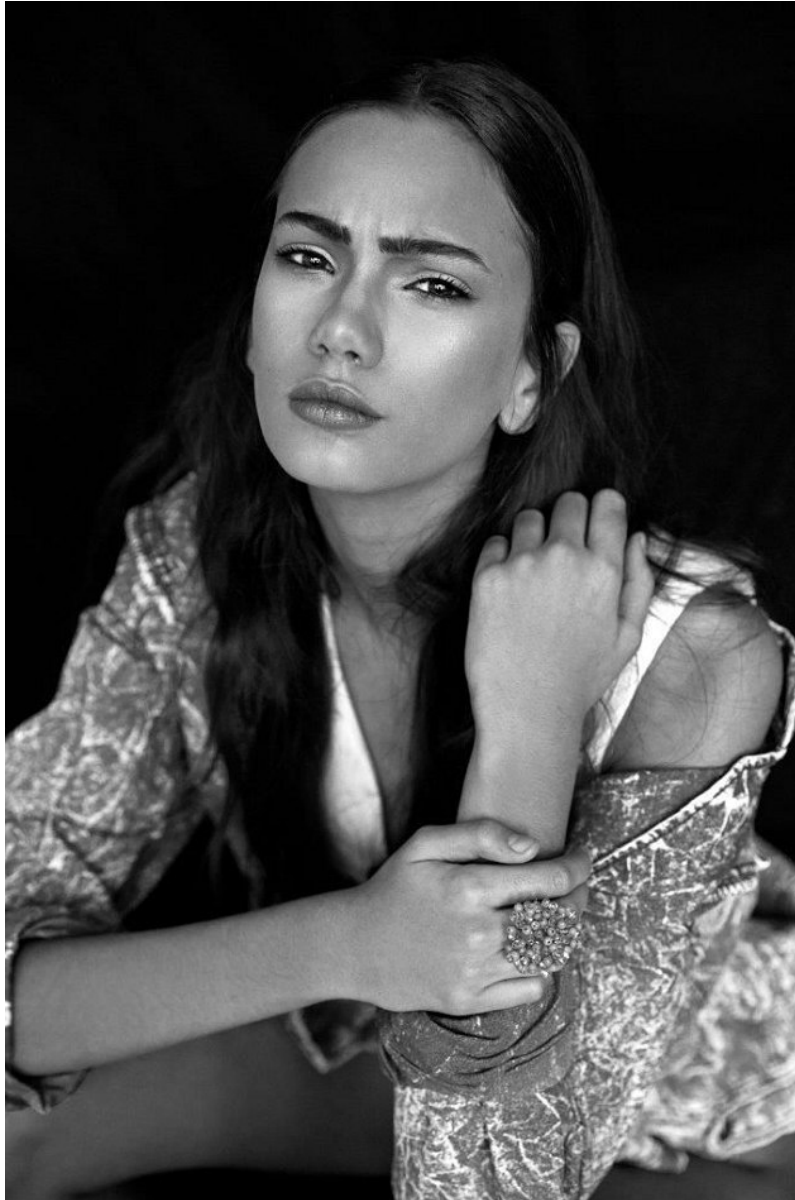

Morph

Morph Management, 36 Jangmun-ro Yongsan-gu Seoul Korea ZIP 04393 | Phone: +82 2 797 7200

ANA ELENA BALOSU (@anaelenaaaa)

Height 176/5'9.5" Bust 81/32" Waist 58/23" Hips 85/33.5" Hair Brown Eyes Hazel Born in 2000