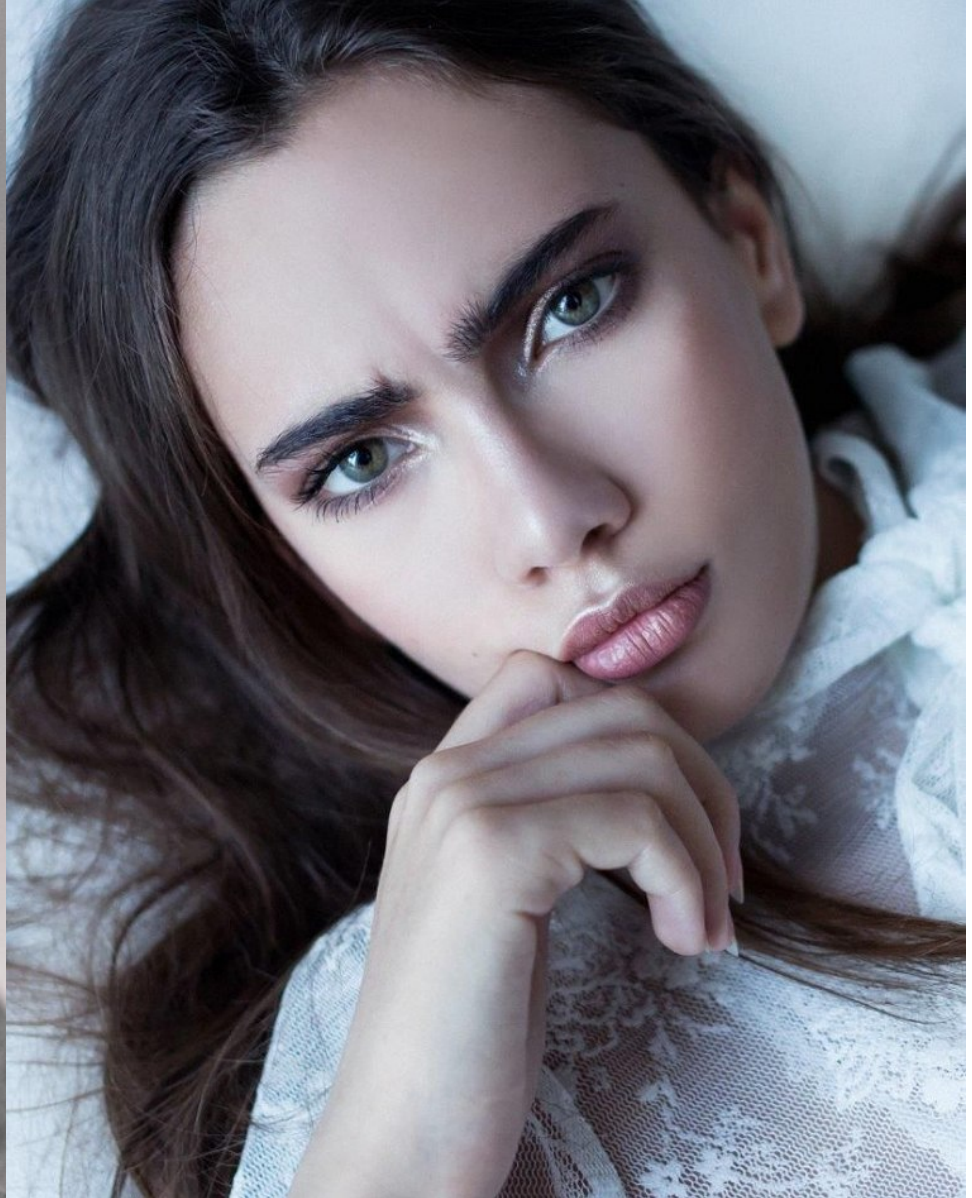

Morph

Morph Management, 36 Jangmun-ro Yongsan-gu Seoul Korea ZIP 04393 | Phone: +82 2 797 7200

ANA ELENA BALOSU (@anaelenaaaa)

Height 176/5'9.5" Bust 81/32" Waist 58/23" Hips 85/33.5" Hair Brown Eyes Hazel Born in 2000