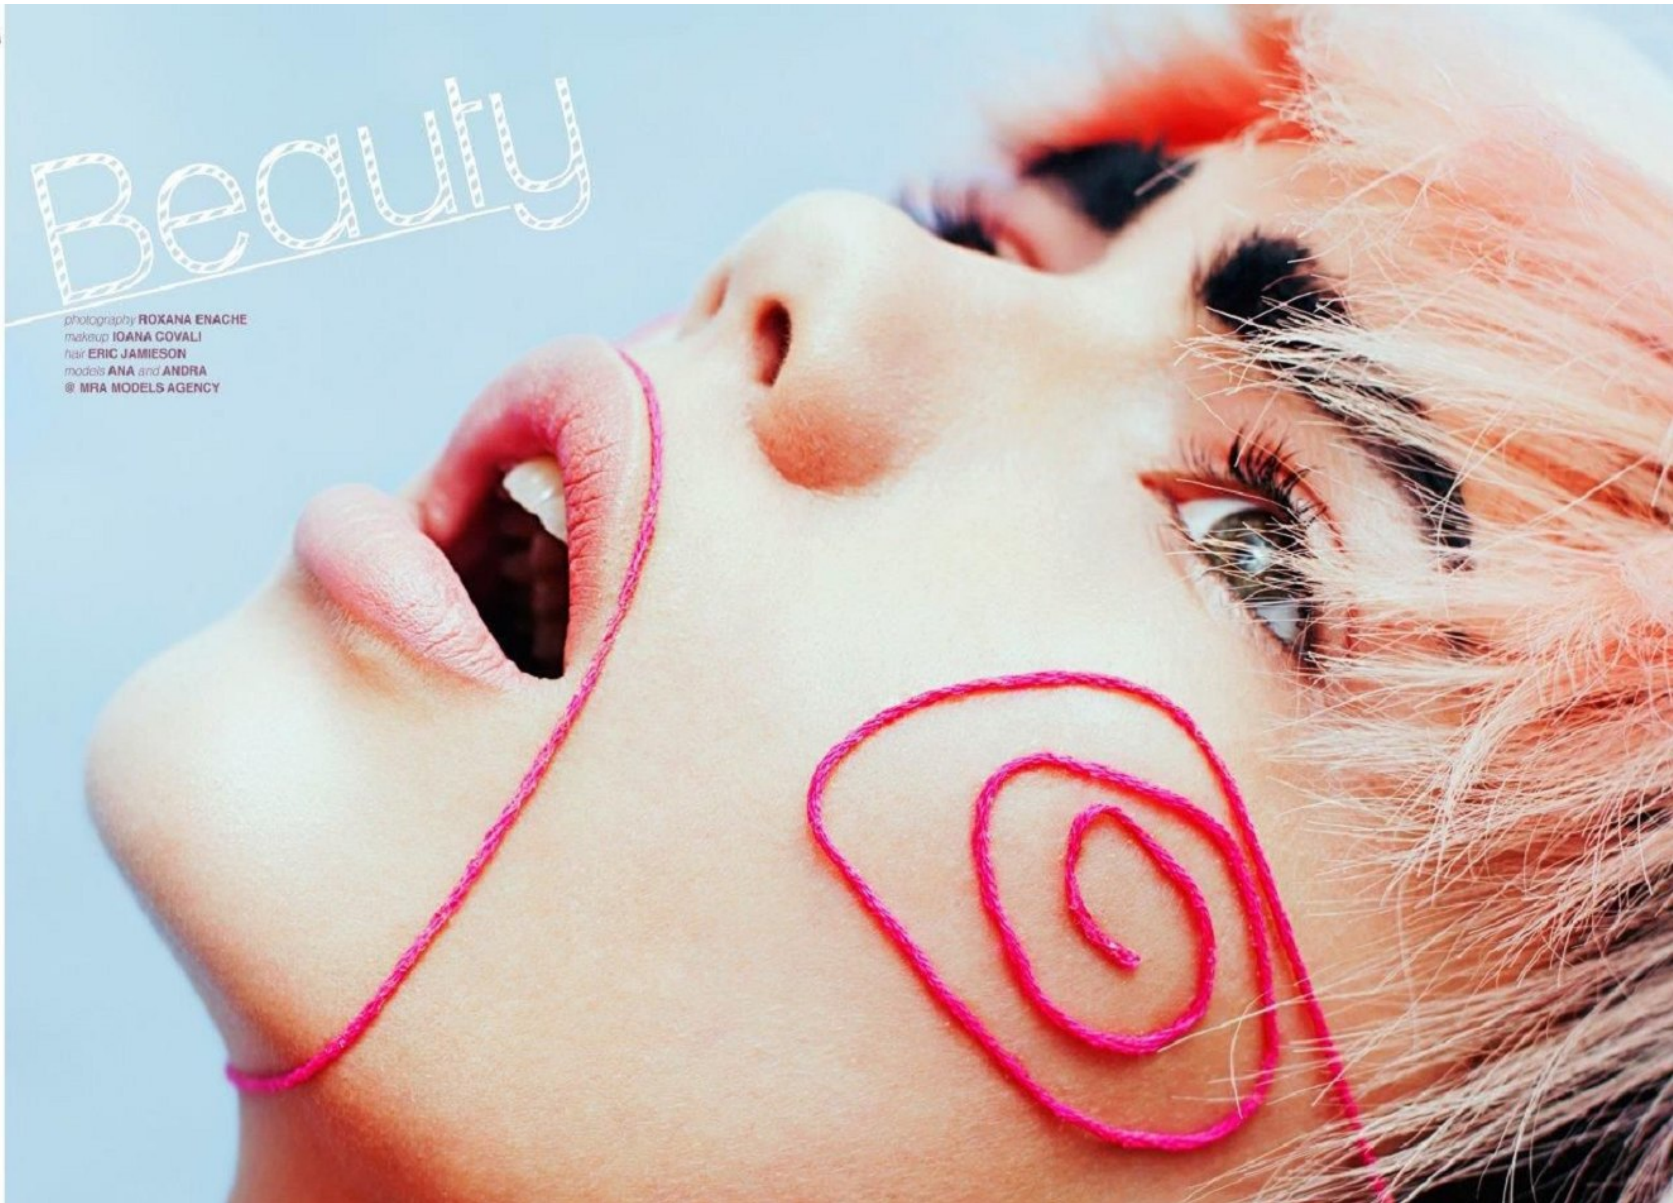

Morph

Morph Management, 36 Jangmun-ro Yongsan-gu Seoul Korea ZIP 04393 | Phone: +82 2 797 7200

LUCYS 04

ANA ELENA BALOSU (@anaelenaaaa)

Height 176/5'9.5" Bust 81/32" Waist 58/23" Hips 85/33.5" Hair Brown Eyes Hazel Born in 2000