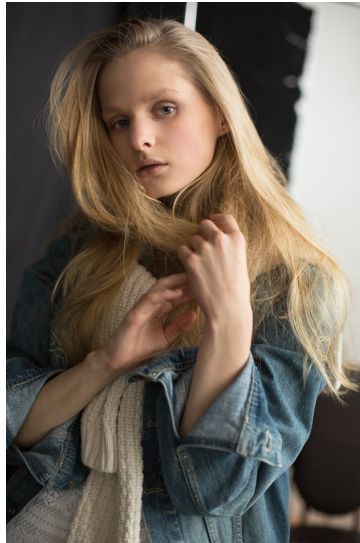

Morph

Morph Management, 36 Jangmun-ro Yongsan-gu Seoul Korea ZIP 04393 | Phone: +82 2 797 7200

POLLY MURASHKO

Height 175/5'9" Bust 85/33.5" Waist 60/23.5" Hips 86/34" Hair Blonde Eyes Green Born in 1997

Morph

Morph Management, 36 Jangmun-ro Yongsan-gu Seoul Korea ZIP 04393 | Phone: +82 2 797 7200

POLLY MURASHKO

Height 175/5'9" Bust 85/33.5" Waist 60/23.5" Hips 86/34" Hair Blonde Eyes Green Born in 1997

Morph

Morph Management, 36 Jangmun-ro Yongsan-gu Seoul Korea ZIP 04393 | Phone: +82 2 797 7200