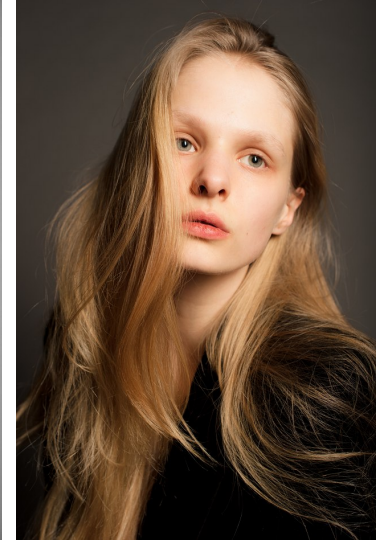

Morph

Morph Management, 36 Jangmun-ro Yongsan-gu Seoul Korea ZIP 04393 | Phone: +82 2 797 7200

FASHION
时尚杂志

POLLY MURASHKO

Height 175/5'9" Bust 85/33.5" Waist 60/23.5" Hips 86/34" Hair Blonde Eyes Green Born in 1997

Morph

Morph Management, 36 Jangmun-ro Yongsan-gu Seoul Korea ZIP 04393 | Phone: +82 2 797 7200

POLLY MURASHKO

Height 175/5'9" Bust 85/33.5" Waist 60/23.5" Hips 86/34" Hair Blonde Eyes Green Born in 1997

Morph

Morph Management, 36 Jangmun-ro Yongsan-gu Seoul Korea ZIP 04393 | Phone: +82 2 797 7200

POLLY MURASHKO

Height 175/5'9" Bust 85/33.5" Waist 60/23.5" Hips 86/34" Hair Blonde Eyes Green Born in 1997

Morph

Morph Management, 36 Jangmun-ro Yongsan-gu Seoul Korea ZIP 04393 | Phone: +82 2 797 7200

POLLY MURASHKO

Height 175/5'9" Bust 85/33.5" Waist 60/23.5" Hips 86/34" Hair Blonde Eyes Green Born in 1997

Morph

Morph Management, 36 Jangmun-ro Yongsan-gu Seoul Korea ZIP 04393 | Phone: +82 2 797 7200

POLLY MURASHKO