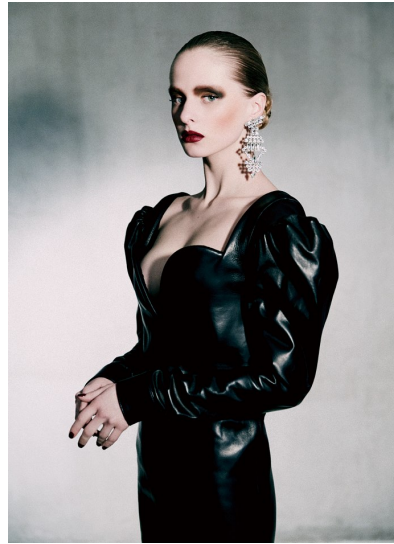

Morph

Morph Management, 36 Jangmun-ro Yongsan-gu Seoul Korea ZIP 04393 | Phone: +82 2 797 7200

FASHION
时尚杂志

POLLY MURASHKO

Height 175/5'9" Bust 85/33.5" Waist 60/23.5" Hips 86/34" Hair Blonde Eyes Green Born in 1997

Morph

Morph Management, 36 Jangmun-ro Yongsan-gu Seoul Korea ZIP 04393 | Phone: +82 2 797 7200

@FENGYI-TAN

@FENGYI-TAN

GNAMDEMOISELLE

POLLY MURASHKO

Height 175/5'9" Bust 85/33.5" Waist 60/23.5" Hips 86/34" Hair Blonde Eyes Green Born in 1997

Morph

Morph Management, 36 Jangmun-ro Yongsan-gu Seoul Korea ZIP 04393 | Phone: +82 2 797 7200

POLLY MURASHKO

Height 175/5'9" Bust 85/33.5" Waist 60/23.5" Hips 86/34" Hair Blonde Eyes Green Born in 1997

Morph