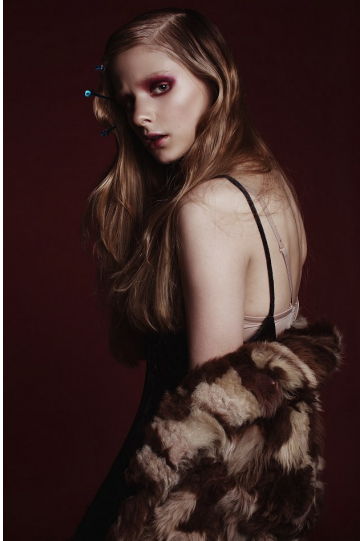

Morph

Morph Management, 36 Jangmun-ro Yongsan-gu Seoul Korea ZIP 04393 | Phone: +82 2 797 7200

FASHION
时尚杂志

POLLY MURASHKO

Height 175/5'9" Bust 85/33.5" Waist 60/23.5" Hips 86/34" Hair Blonde Eyes Green Born in 1997

Morph

Morph Management, 36 Jangmun-ro Yongsan-gu Seoul Korea ZIP 04393 | Phone: +82 2 797 7200

POLLY MURASHKO

Height 175/5'9" Bust 85/33.5" Waist 60/23.5" Hips 86/34" Hair Blonde Eyes Green Born in 1997

Morph

Morph Management, 36 Jangmun-ro Yongsan-gu Seoul Korea ZIP 04393 | Phone: +82 2 797 7200

POLLY MURASHKO

Height 175/5'9" Bust 85/33.5" Waist 60/23.5" Hips 86/34" Hair Blonde Eyes Green Born in 1997

Morph

Morph Management, 36 Jangmun-ro Yongsan-gu Seoul Korea ZIP 04393 | Phone: +82 2 797 7200

POLLY MURASHKO

Height 175/5'9" Bust 85/33.5" Waist 60/23.5" Hips 86/34" Hair Blonde Eyes Green Born in 1997

Morph

Morph Management, 36 Jangmun-ro Yongsan-gu Seoul Korea ZIP 04393 | Phone: +82 2 797 7200

POLLY MURASHKO