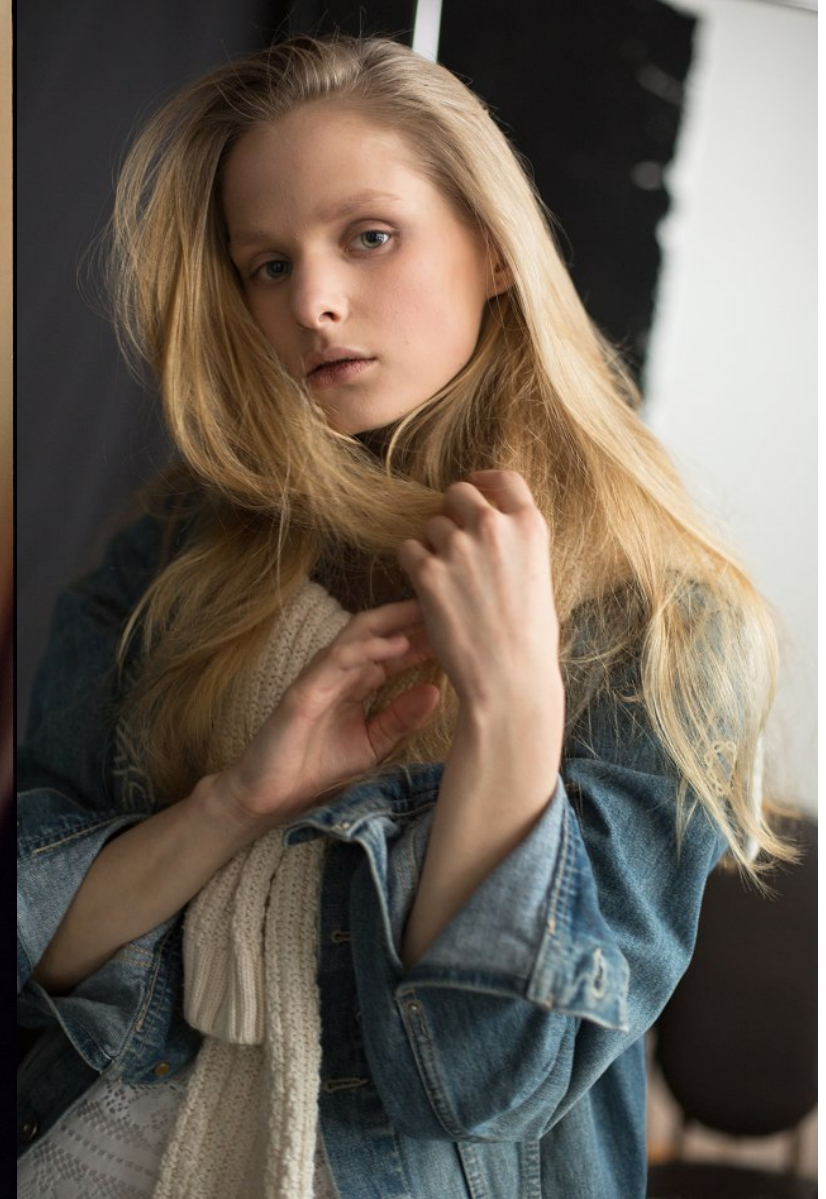

Morph

Morph Management, 36 Jangmun-ro Yongsan-gu Seoul Korea ZIP 04393 | Phone: +82 2 797 7200

POLLY MURASHKO

Height 175/5'9" Bust 85/33.5" Waist 60/23.5" Hips 86/34" Hair Blonde Eyes Green Born in 1997