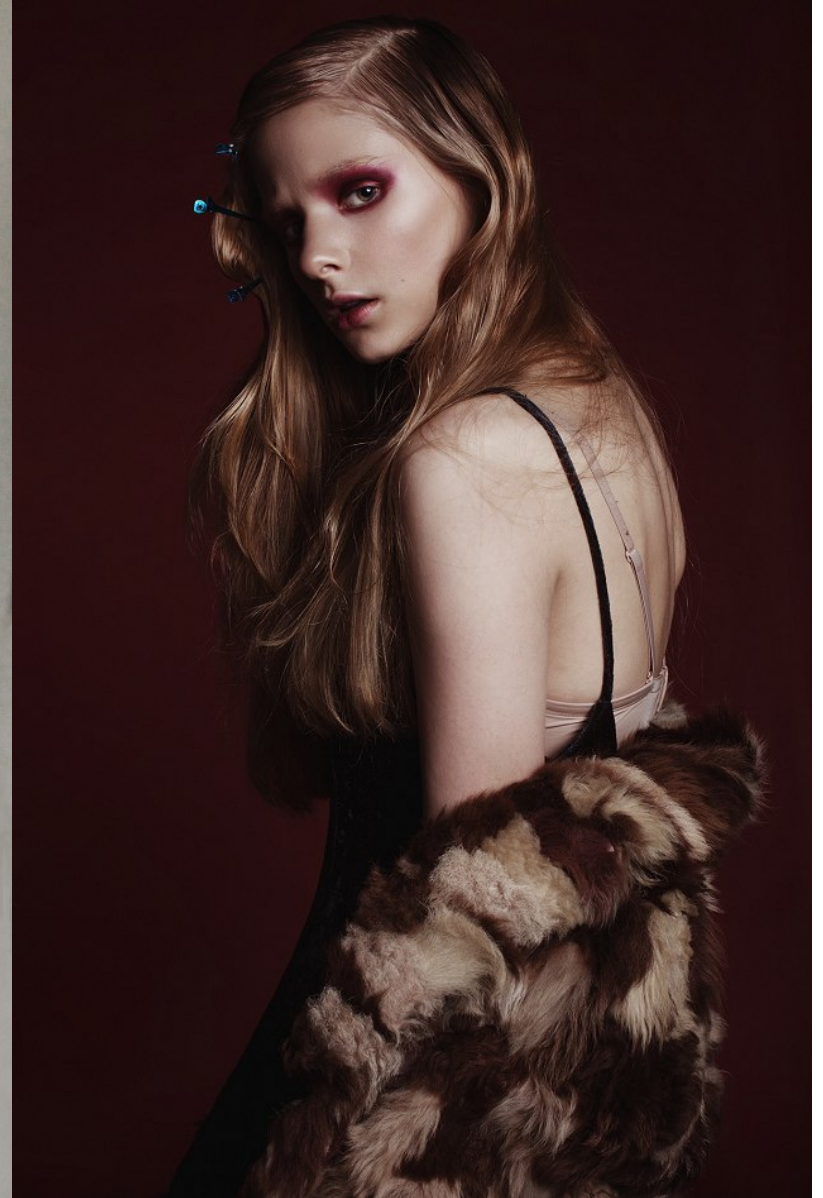

Morph

Morph Management, 36 Jangmun-ro Yongsan-gu Seoul Korea ZIP 04393 | Phone: +82 2 797 7200

POLLY MURASHKO

Height 175/5'9" Bust 85/33.5" Waist 60/23.5" Hips 86/34" Hair Blonde Eyes Green Born in 1997