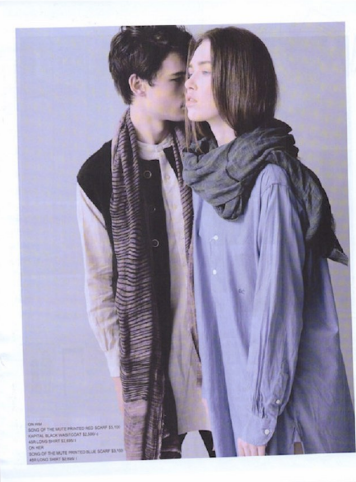

# Morph

Morph Management, 36 Jangmun-ro Yongsan-gu Seoul Korea ZIP 04393 | Phone: +82 2 797 7200

TERI ZHUKOVA (@katryzhu)

Height 177/5'9.5" Bust 78/30.5" Waist 59/23" Hips 87/34.5" Hair Brown Eyes Blue Born in 1991