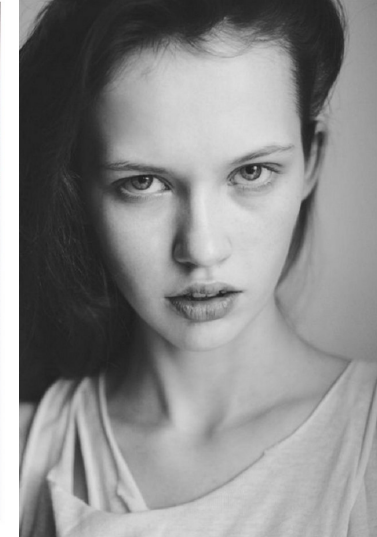

# Morph

Morph Management, 36 Jangmun-ro Yongsan-gu Seoul Korea ZIP 04393 | Phone: +82 2 797 7200

TERI ZHUKOVA (@katryzhu)

Height 177/5'9.5" Bust 78/30.5" Waist 59/23" Hips 87/34.5" Hair Brown Eyes Blue Born in 1991