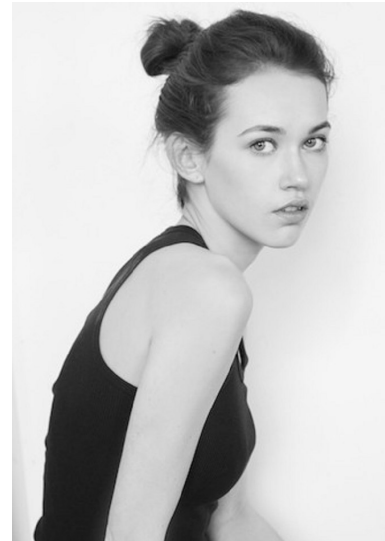

# Morph

Morph Management, 36 Jangmun-ro Yongsan-gu Seoul Korea ZIP 04393 | Phone: +82 2 797 7200

TERI ZHUKOVA (@katryzhu)

Height 177/5'9.5" Bust 78/30.5" Waist 59/23" Hips 87/34.5" Hair Brown Eyes Blue Born in 1991