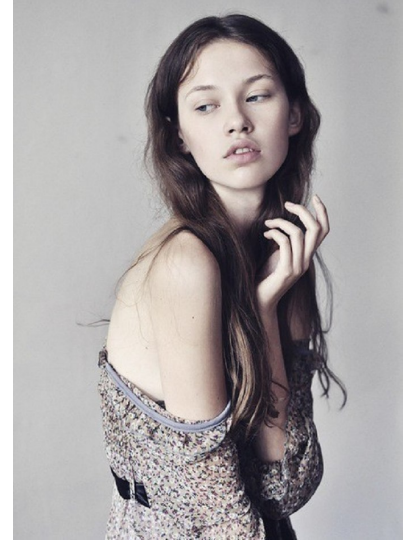

# Morph

Morph Management, 36 Jangmun-ro Yongsan-gu Seoul Korea ZIP 04393 | Phone: +82 2 797 7200

TERI ZHUKOVA (@katryzhu)

Height 177/5'9.5" Bust 78/30.5" Waist 59/23" Hips 87/34.5" Hair Brown Eyes Blue Born in 1991