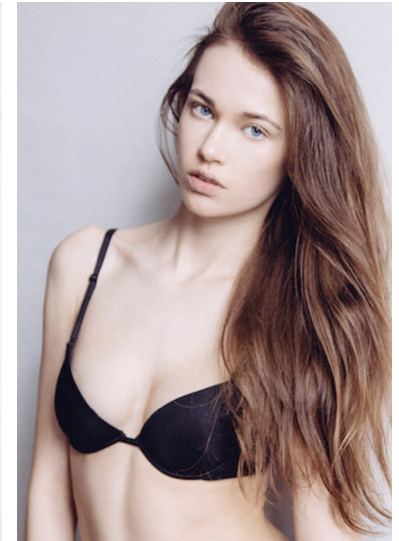

# Morph

Morph Management, 36 Jangmun-ro Yongsan-gu Seoul Korea ZIP 04393 | Phone: +82 2 797 7200

TERI ZHUKOVA (@katryzhu)

Height 177/5'9.5" Bust 78/30.5" Waist 59/23" Hips 87/34.5" Hair Brown Eyes Blue Born in 1991