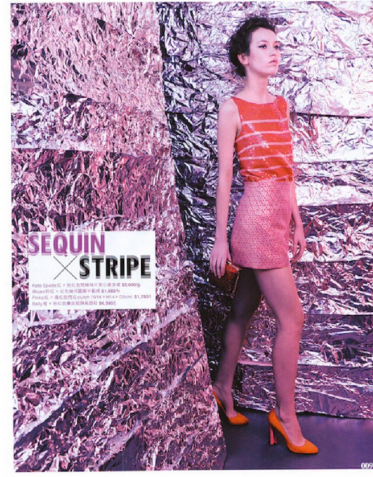

# Morph

Morph Management, 36 Jangmun-ro Yongsan-gu Seoul Korea ZIP 04393 | Phone: +82 2 797 7200

TERI ZHUKOVA (@katryzhu)

Height 177/5'9.5" Bust 78/30.5" Waist 59/23" Hips 87/34.5" Hair Brown Eyes Blue Born in 1991