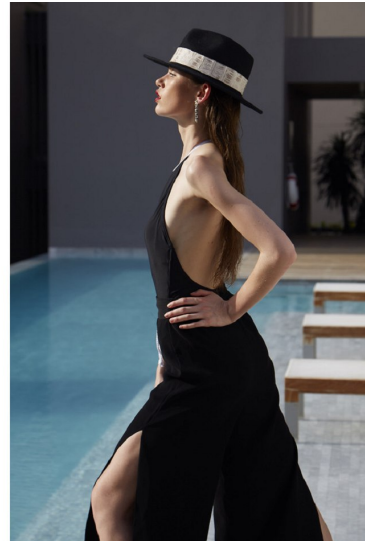

Morph

Morph Management, 36 Jangmun-ro Yongsan-gu Seoul Korea ZIP 04393 | Phone: +82 2 797 7200

TERI ZHUKOVA (@katryzhu)

Height 177/5'9.5" Bust 78/30.5" Waist 59/23" Hips 87/34.5" Hair Brown Eyes Blue Born in 1991