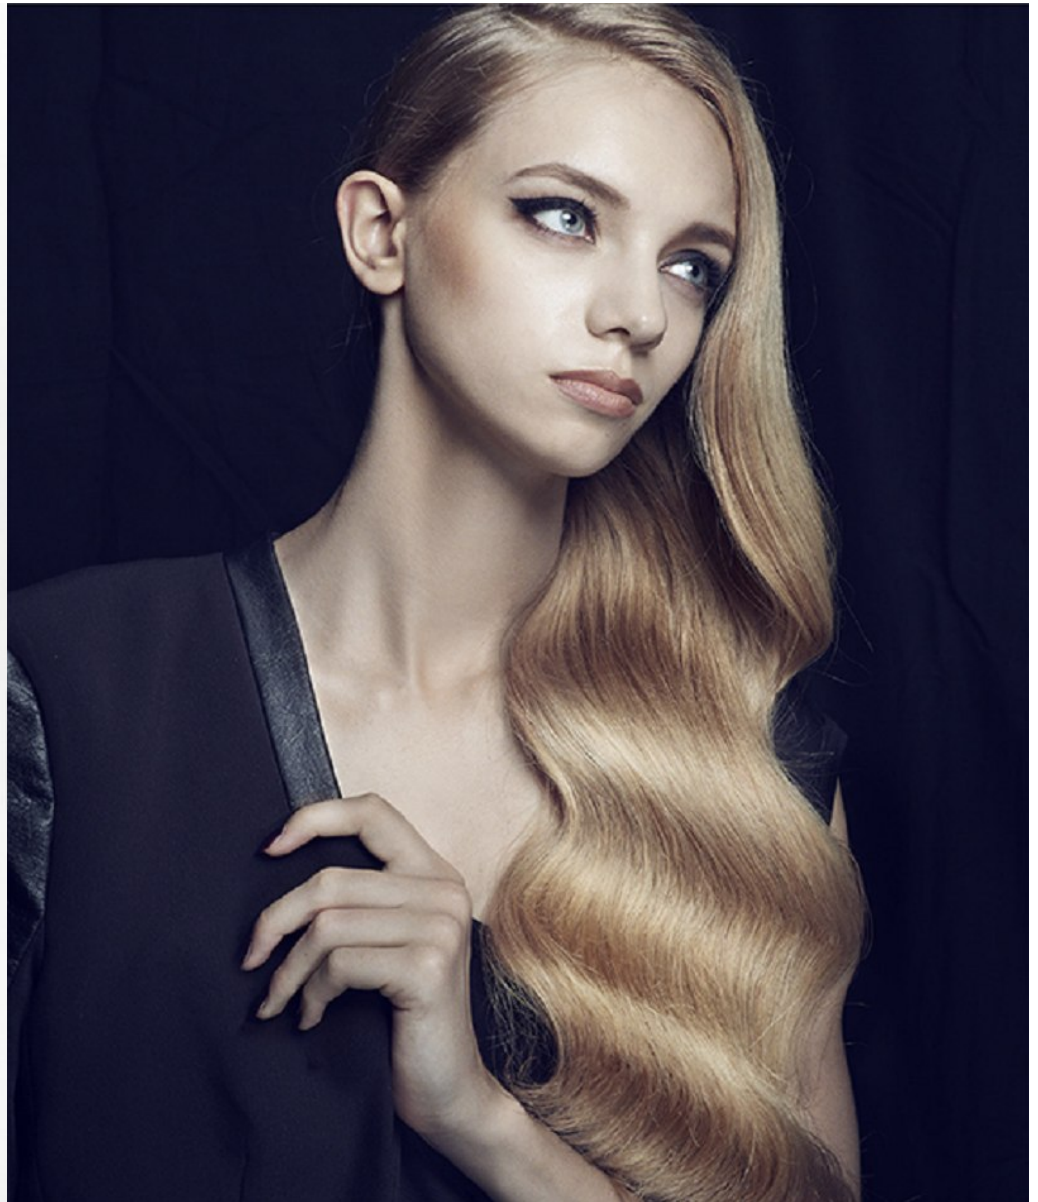

Morph

Morph Management, 36 Jangmun-ro Yongsan-gu Seoul Korea ZIP 04393 | Phone: +82 2 797 7200

CLAUDIA GAC (@claudiagac_)

Height 180/5'11" Bust 80/31.5" Waist 59/23" Hips 88/34.5" Hair Blonde Eyes Blue Born in 1996