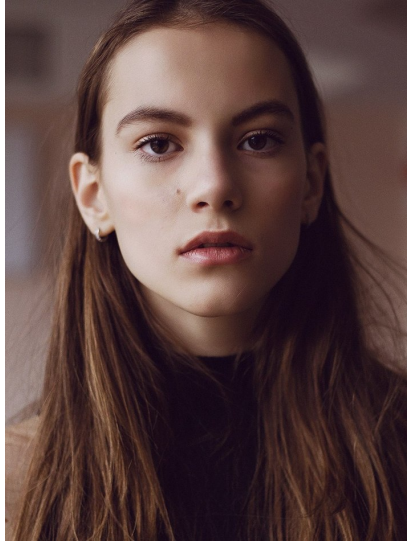

Morph

Morph Management, 36 Jangmun-ro Yongsan-gu Seoul Korea ZIP 04393 | Phone: +82 2 797 7200

ANASTASIA KNAUB

Height 175/5'9" Bust 83/32.5" Waist 60/23.5" Hips 88/34.5" Hair Dark Blonde Eyes Brown Born in 2000