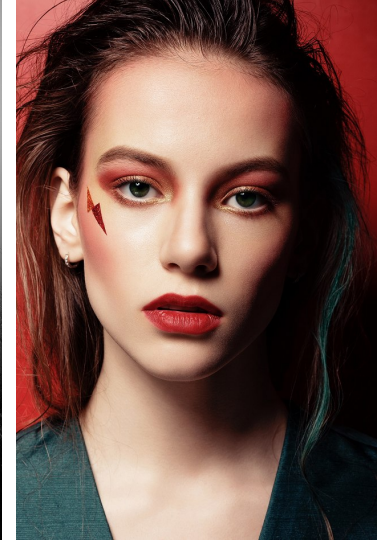

Morph

Morph Management, 36 Jangmun-ro Yongsan-gu Seoul Korea ZIP 04393 | Phone: +82 2 797 7200

ANASTASIA KNAUB

Height 175/5'9" Bust 83/32.5" Waist 60/23.5" Hips 88/34.5" Hair Dark Blonde Eyes Brown Born in 2000