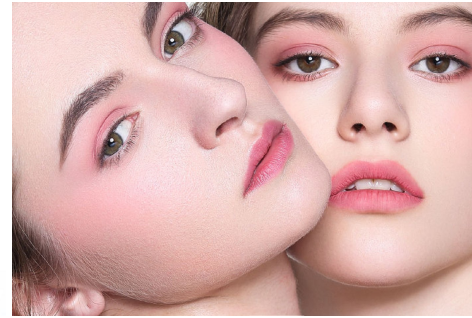

Morph

Morph Management, 36 Jangmun-ro Yongsan-gu Seoul Korea ZIP 04393 | Phone: +82 2 797 7200

ANASTASIA KNAUB

Height 175/5'9" Bust 83/32.5" Waist 60/23.5" Hips 88/34.5" Hair Dark Blonde Eyes Brown Born in 2000