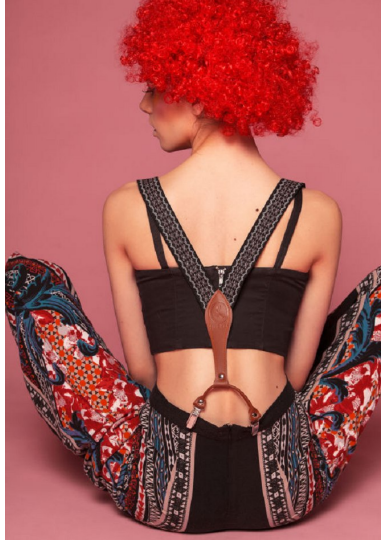

Morph

Morph Management, 36 Jangmun-ro Yongsan-gu Seoul Korea ZIP 04393 | Phone: +82 2 797 7200

ANASTASIA KNAUB

Height 175/5'9" Bust 83/32.5" Waist 60/23.5" Hips 88/34.5" Hair Dark Blonde Eyes Brown Born in 2000