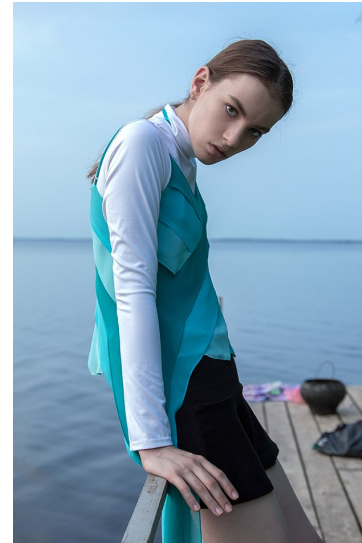

Morph

Morph Management, 36 Jangmun-ro Yongsan-gu Seoul Korea ZIP 04393 | Phone: +82 2 797 7200

ANASTASIA KNAUB

Height 175/5'9" Bust 83/32.5" Waist 60/23.5" Hips 88/34.5" Hair Dark Blonde Eyes Brown Born in 2000