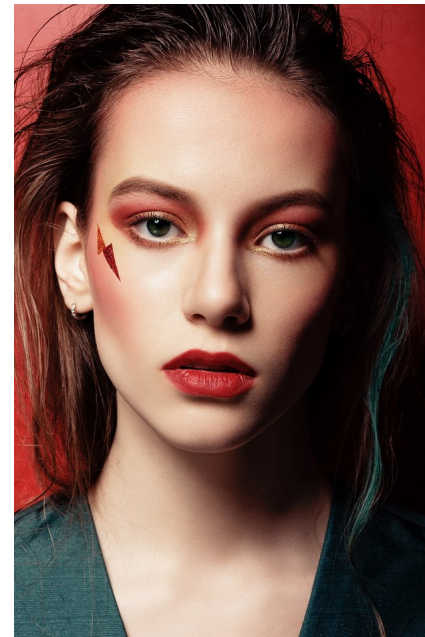

Morph

Morph Management, 36 Jangmun-ro Yongsan-gu Seoul Korea ZIP 04393 | Phone: +82 2 797 7200

Anastasia Knaub

Height 175/5'9" Bust 83/32.5" Waist 60/23.5" Hips 88/34.5"

Hair Dark Blonde Eyes Brown Born in 2000