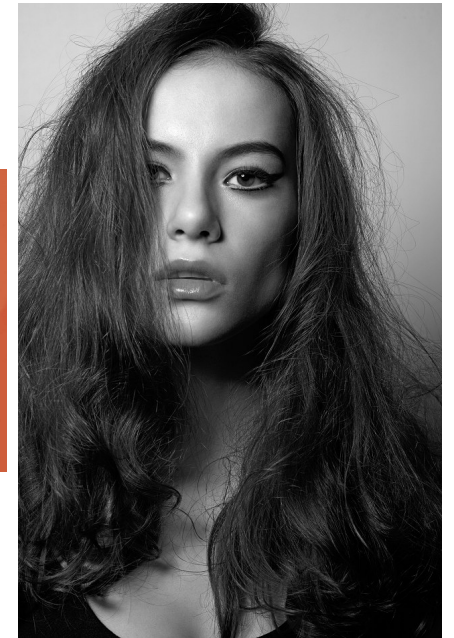

Morph

Morph Management, 36 Jangmun-ro Yongsan-gu Seoul Korea ZIP 04393 | Phone: +82 2 797 7200

Anastasia Knaub

Height 175/5'9" Bust 83/32.5" Waist 60/23.5" Hips 88/34.5"

Hair Dark Blonde Eyes Brown Born in 2000