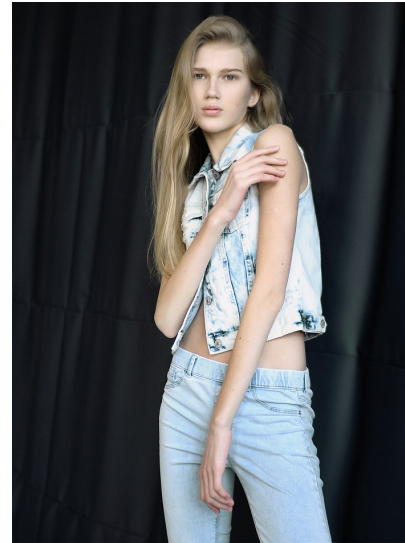

Morph

Morph Management, 36 Jangmun-ro Yongsan-gu Seoul Korea ZIP 04393 | Phone: +82 2 797 7200

KRISTINA KRAVCHENKO

Height 177/5'9.5" Bust 78/30.5" Waist 58/23" Hips 88/34.5" Hair Light Blonde Eyes Green Born in 2002