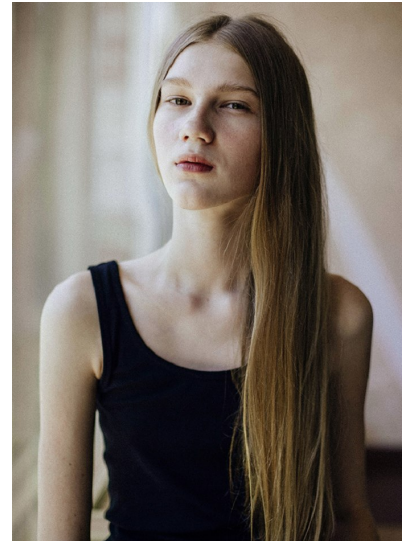

Morph

Morph Management, 36 Jangmun-ro Yongsan-gu Seoul Korea ZIP 04393 | Phone: +82 2 797 7200

KRISTINA KRAVCHENKO

Height 177/5'9.5" Bust 78/30.5" Waist 58/23" Hips 88/34.5" Hair Light Blonde Eyes Green Born in 2002