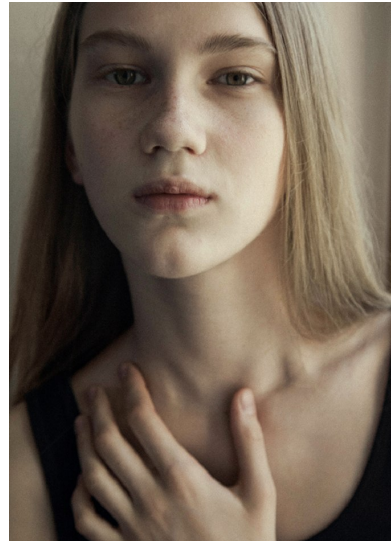

Morph

Morph Management, 36 Jangmun-ro Yongsan-gu Seoul Korea ZIP 04393 | Phone: +82 2 797 7200

KRISTINA KRAVCHENKO

Height 177/5'9.5" Bust 78/30.5" Waist 58/23" Hips 88/34.5" Hair Light Blonde Eyes Green Born in 2002