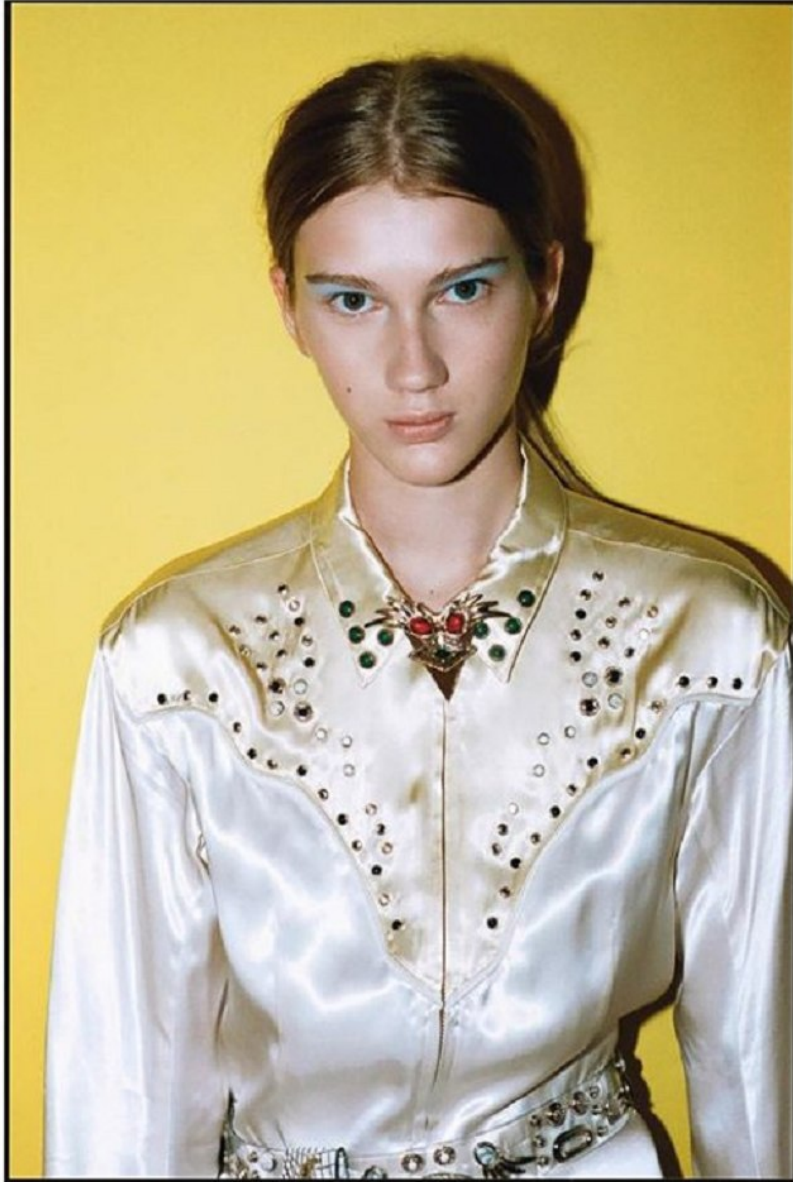

Morph

Morph Management, 36 Jangmun-ro Yongsan-gu Seoul Korea ZIP 04393 | Phone: +82 2 797 7200

KRISTINA KRAVCHENKO

Height 177/5'9.5" Bust 78/30.5" Waist 58/23" Hips 88/34.5" Hair Light Blonde Eyes Green Born in 2002