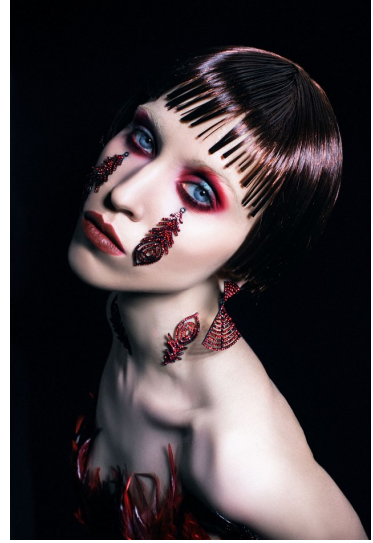

Morph

Morph Management, 36 Jangmun-ro Yongsan-gu Seoul Korea ZIP 04393 | Phone: +82 2 797 7200

HELEN MITINSKAYA (@mitinskaya)

Height 172/5'7.5" Bust 80/31.5" Waist 60/23.5" Hips 86/34" Hair Ash Blonde Eyes Blue Born in 1992