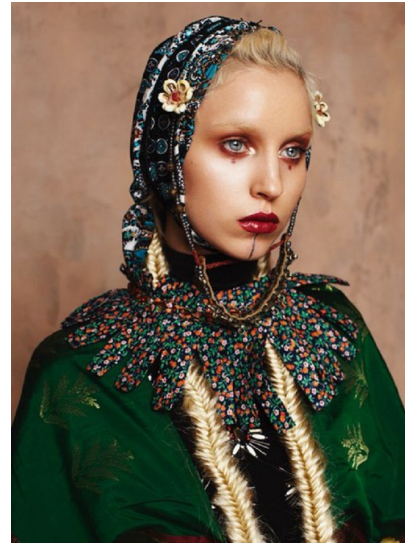

Morph

Morph Management, 36 Jangmun-ro Yongsan-gu Seoul Korea ZIP 04393 | Phone: +82 2 797 7200

HELEN MITINSKAYA (@mitinskaya)

Height 172/5'7.5" Bust 80/31.5" Waist 60/23.5" Hips 86/34" Hair Ash Blonde Eyes Blue Born in 1992