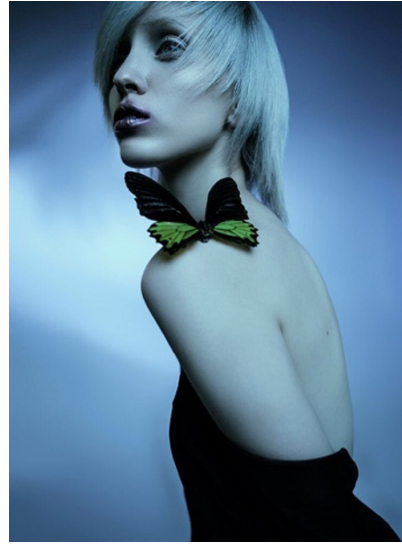

# Morph

Morph Management, 36 Jangmun-ro Yongsan-gu Seoul Korea ZIP 04393 | Phone: +82 2 797 7200

HELEN MITINSKAYA (@mitinskaya)

Height 172/5'7.5" Bust 80/31.5" Waist 60/23.5" Hips 86/34" Hair Ash Blonde Eyes Blue Born in 1992