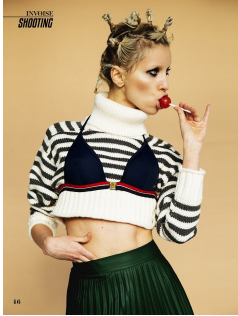

# Morph

Morph Management, 36 Jangmun-ro Yongsan-gu Seoul Korea ZIP 04393 | Phone: +82 2 797 7200

HELEN MITINSKAYA (@mitinskaya)

Height 172/5'7.5" Bust 80/31.5" Waist 60/23.5" Hips 86/34" Hair Ash Blonde Eyes Blue Born in 1992