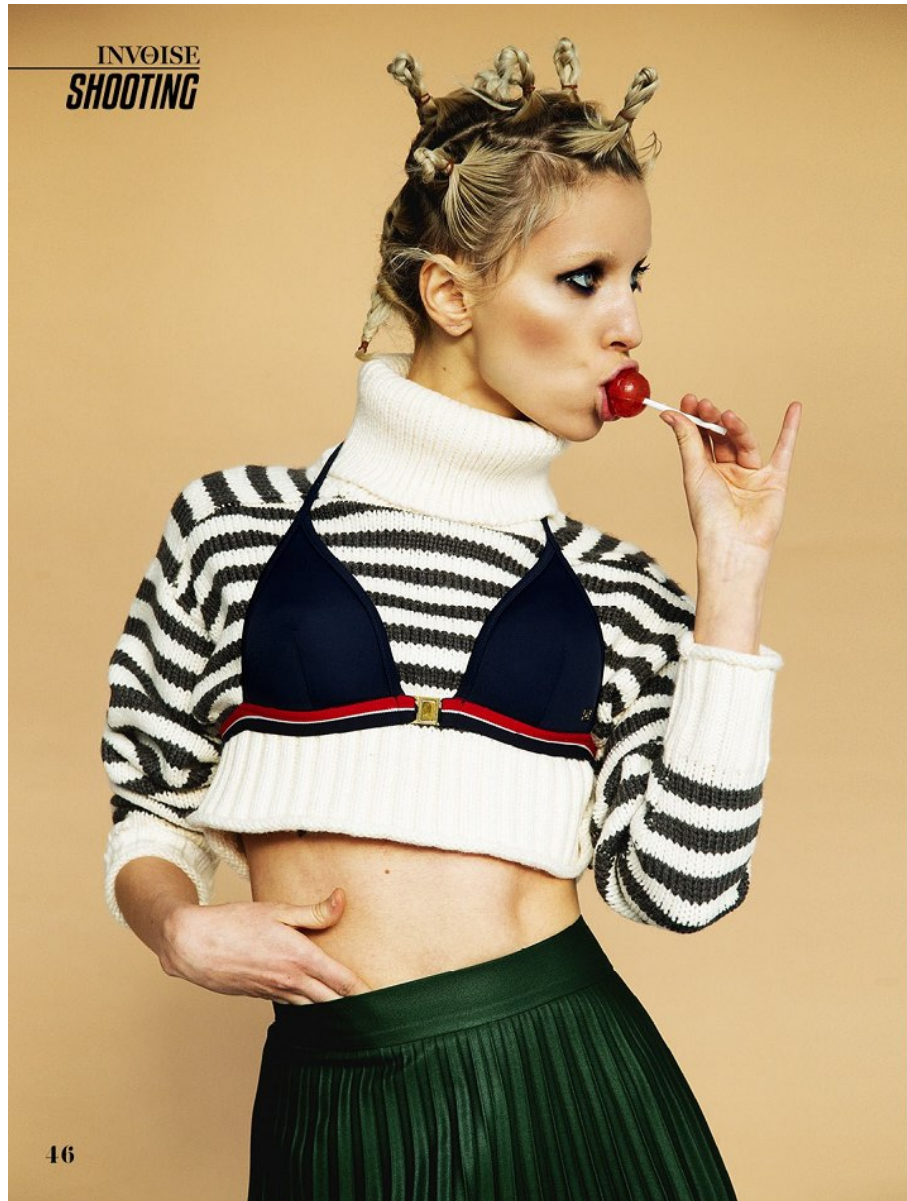

HELEN MITINSKAYA (@mitinskaya)

Morph

Morph Management, 36 Jangmun-ro Yongsan-gu Seoul Korea ZIP 04393 | Phone: +82 2 797 7200

Height 172/5'7.5" Bust 80/31.5" Waist 60/23.5" Hips 86/34" Hair Ash Blonde Eyes Blue Born in 1992