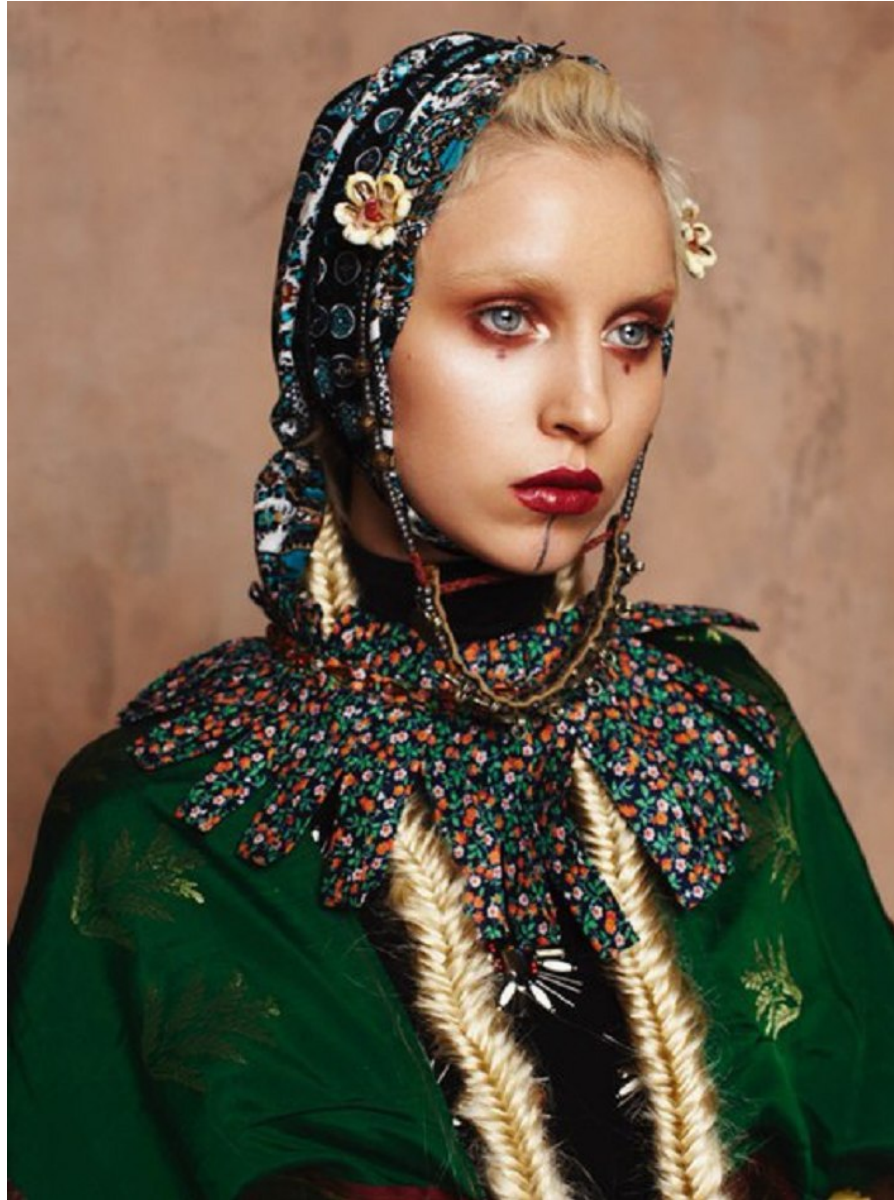

Height 172/5'7.5" Bust 80/31.5" Waist 60/23.5" Hips 86/34" Hair Ash Blonde Eyes Blue Born in 1992

Morph

Morph Management, 36 Jangmun-ro Yongsan-gu Seoul Korea ZIP 04393 | Phone: +82 2 797 7200

HELEN MITINSKAYA (@mitinskaya)