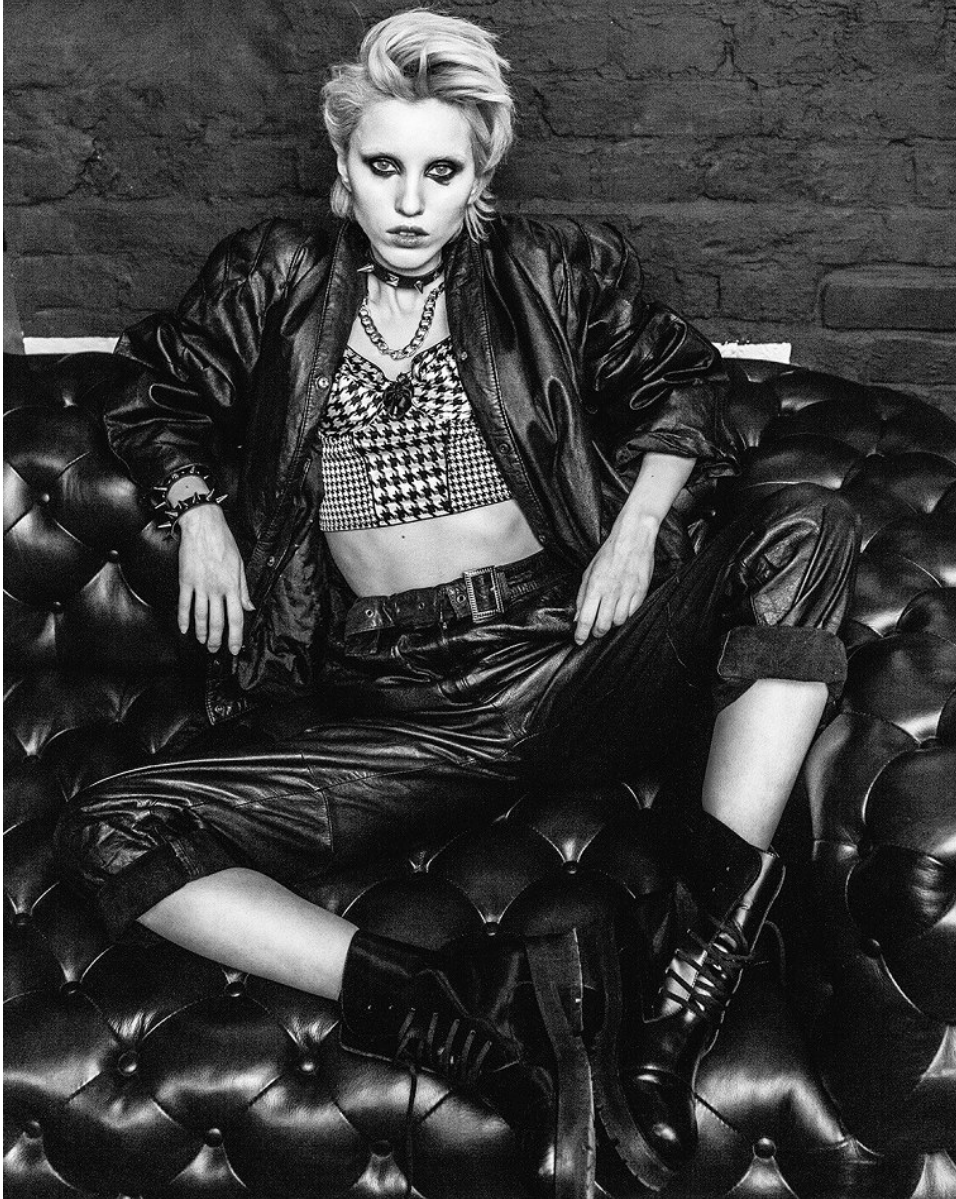

Morph

Morph Management, 36 Jangmun-ro Yongsan-gu Seoul Korea ZIP 04393 | Phone: +82 2 797 7200

Height 172/5'7.5" Bust 80/31.5" Waist 60/23.5" Hips 86/34" Hair Ash Blonde Eyes Blue Born in 1992