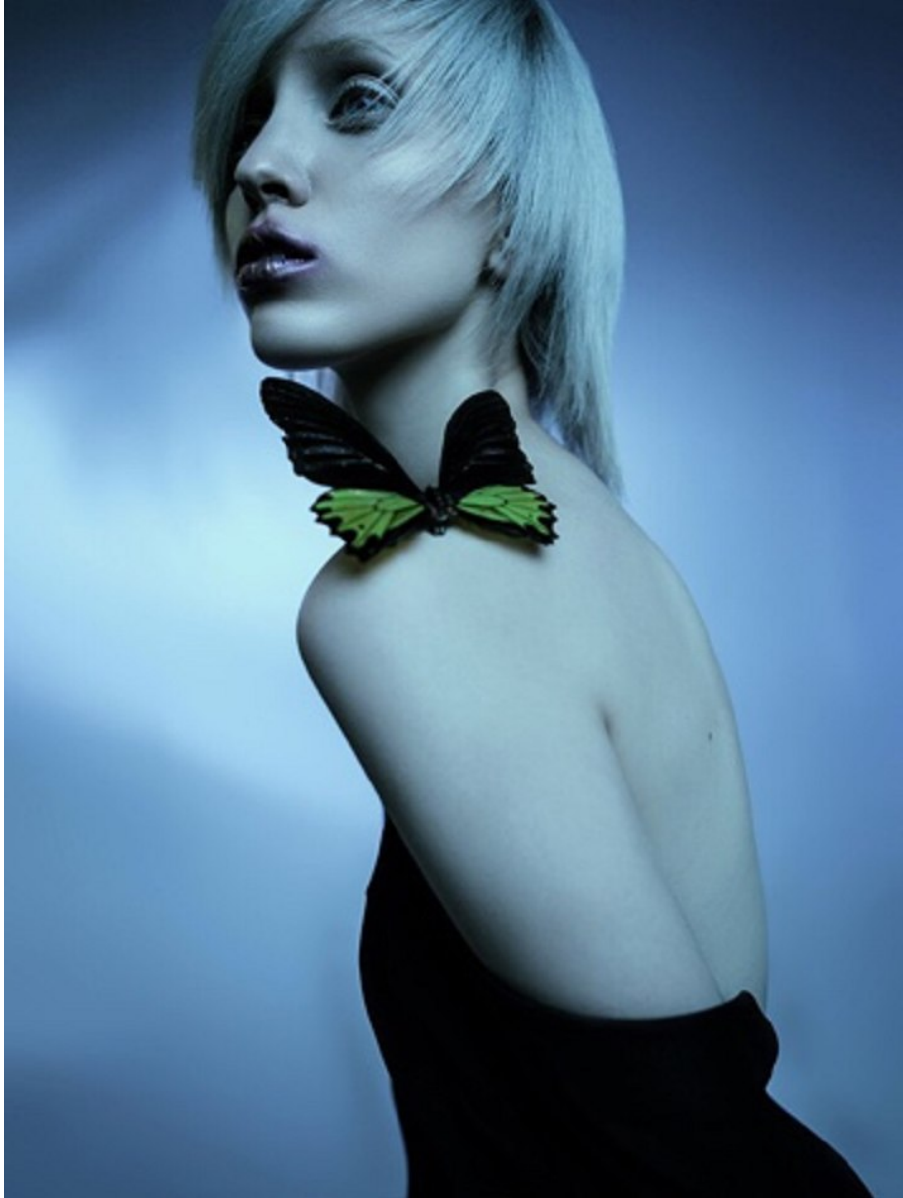

HELEN MITINSKAYA (@mitinskaya)

Morph

Morph Management, 36 Jangmun-ro Yongsan-gu Seoul Korea ZIP 04393 | Phone: +82 2 797 7200

Height 172/5'7.5" Bust 80/31.5" Waist 60/23.5" Hips 86/34" Hair Ash Blonde Eyes Blue Born in 1992