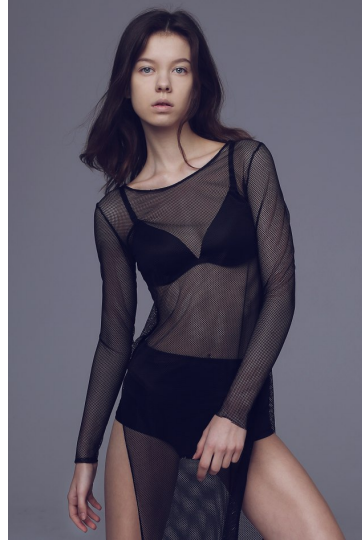

Morph

Morph Management, 36 Jangmun-ro Yongsan-gu Seoul Korea ZIP 04393 | Phone: +82 2 797 7200

PAULINA MROWIEC (@mrowiec)

Height 179/5'10.5" Bust 79/31" Waist 59/23" Hips 88/34.5" Hair Brown Eyes Blue Born in 1999