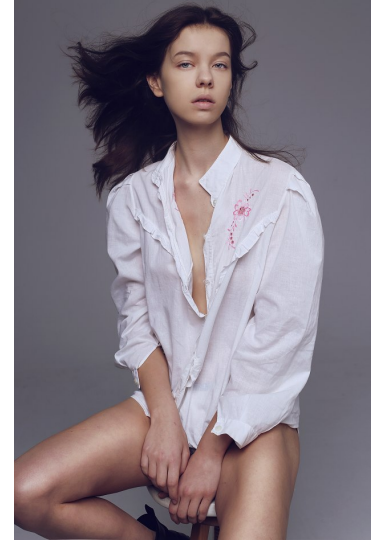

Morph

Morph Management, 36 Jangmun-ro Yongsan-gu Seoul Korea ZIP 04393 | Phone: +82 2 797 7200

PAULINA MROWIEC (@mrowiec)

Height 179/5'10.5" Bust 79/31" Waist 59/23" Hips 88/34.5" Hair Brown Eyes Blue Born in 1999