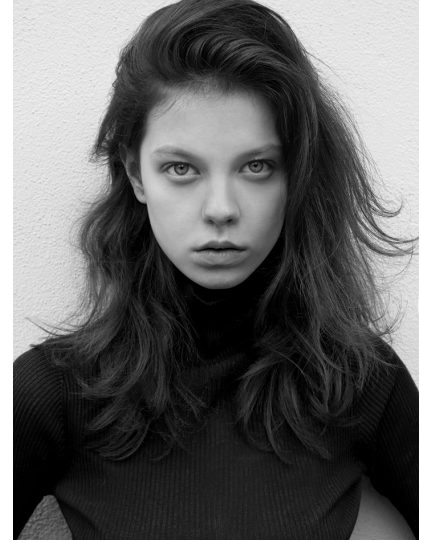

Morph

Morph Management, 36 Jangmun-ro Yongsan-gu Seoul Korea ZIP 04393 | Phone: +82 2 797 7200

PAULINA MROWIEC (@mrowiec)

Height 179/5'10.5" Bust 79/31" Waist 59/23" Hips 88/34.5" Hair Brown Eyes Blue Born in 1999