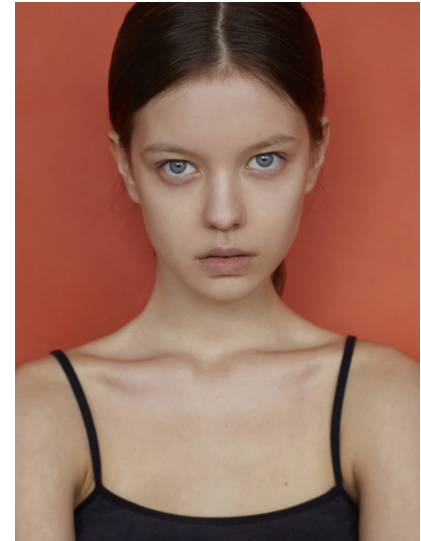

Morph

Morph Management, 36 Jangmun-ro Yongsan-gu Seoul Korea ZIP 04393 | Phone: +82 2 797 7200

PAULINA MROWIEC (@mrowiec)

Height 179/5'10.5" Bust 79/31" Waist 59/23" Hips 88/34.5" Hair Brown Eyes Blue Born in 1999