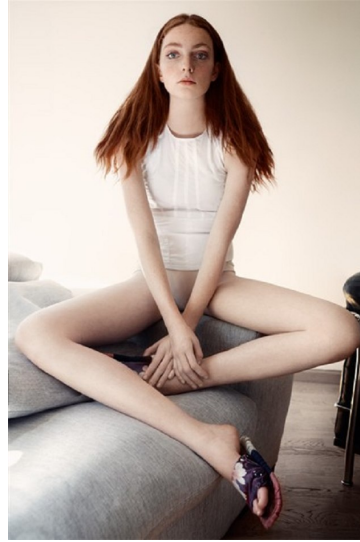

Morph

Morph Management, 36 Jangmun-ro Yongsan-gu Seoul Korea ZIP 04393 | Phone: +82 2 797 7200

EVA CAVECCHI (@eva_cavecchi)

Height 178/5'10" Bust 86/34" Waist 62/24.5" Hips 87/34.5" Hair Red Eyes Blue Born in 1998