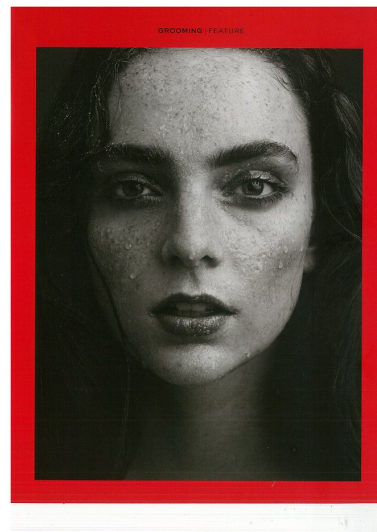

Morph

Morph Management, 36 Jangmun-ro Yongsan-gu Seoul Korea ZIP 04393 | Phone: +82 2 797 7200

EVA CAVECCHI (@eva_cavecchi)

Height 178/5'10" Bust 86/34" Waist 62/24.5" Hips 87/34.5" Hair Red Eyes Blue Born in 1998