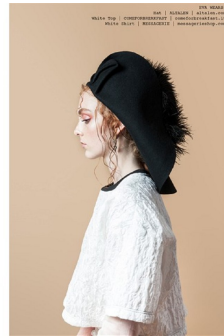

Morph

Morph Management, 36 Jangmun-ro Yongsan-gu Seoul Korea ZIP 04393 | Phone: +82 2 797 7200

EVA CAVECCHI (@eva_cavecchi)

Height 178/5'10" Bust 86/34" Waist 62/24.5" Hips 87/34.5" Hair Red Eyes Blue Born in 1998