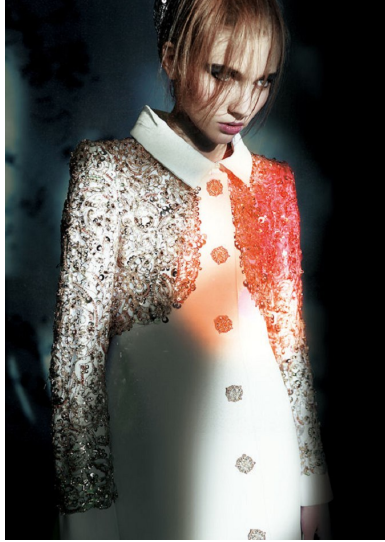

Morph

Morph Management, 36 Jangmun-ro Yongsan-gu Seoul Korea ZIP 04393 | Phone: +82 2 797 7200

ALINE MANYAKINA

Height 175/5'9" Bust 83/32.5" Waist 60/23.5" Hips 88/34.5" Hair Dirty Blonde Eyes Blue Born in 1994