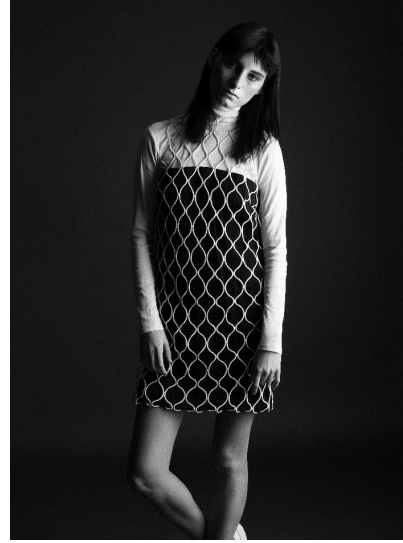

Morph

Morph Management, 36 Jangmun-ro Yongsan-gu Seoul Korea ZIP 04393 | Phone: +82 2 797 7200

PAIGE DANIELS (@paigedanielss)

Height 178/5'10" Bust 76/30" Waist 58/23" Hips 84/33" Hair Black Eyes Blue Born in 1900