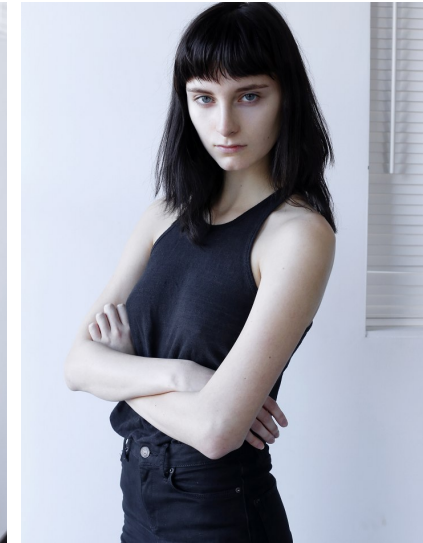

Morph

Morph Management, 36 Jangmun-ro Yongsan-gu Seoul Korea ZIP 04393 | Phone: +82 2 797 7200

PAIGE DANIELS (@paigedanielss)

Height 178/5'10" Bust 76/30" Waist 58/23" Hips 84/33" Hair Black Eyes Blue Born in 1900