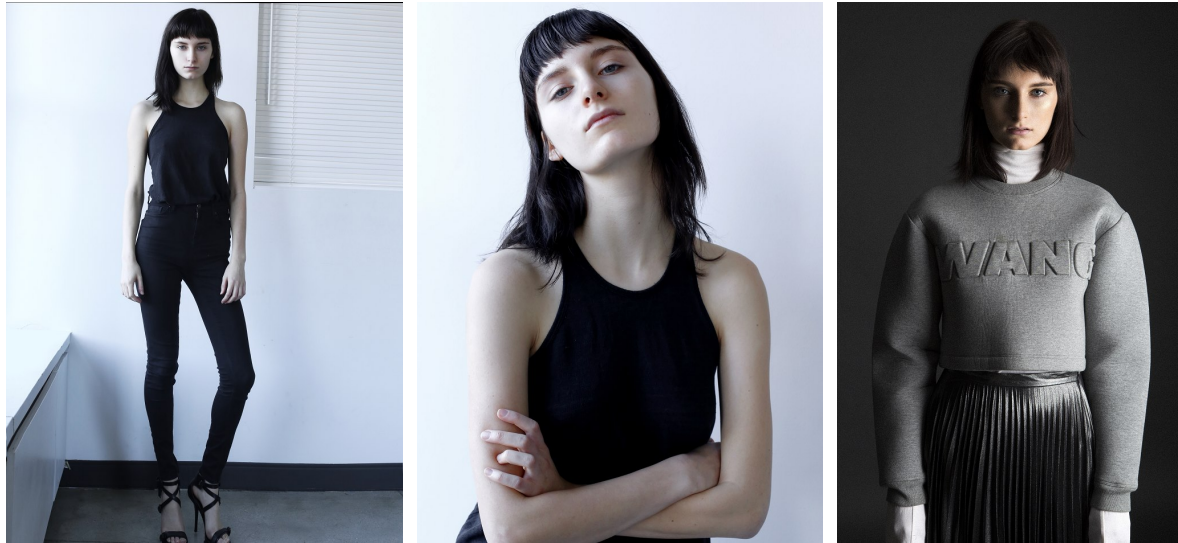

Morph

Morph Management, 36 Jangmun-ro Yongsan-gu Seoul Korea ZIP 04393 | Phone: +82 2 797 7200

PAIGE DANIELS (@paigedanielss)

Height 178/5'10" Bust 76/30" Waist 58/23" Hips 84/33" Hair Black Eyes Blue Born in 1900