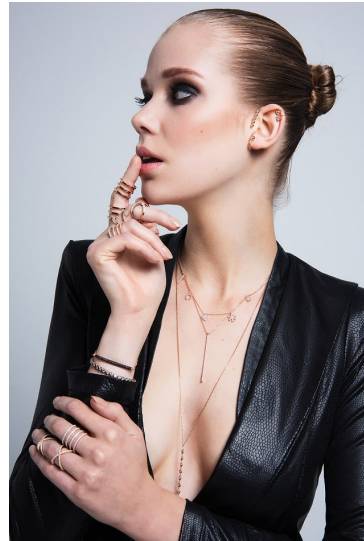

# Morph

Morph Management, 36 Jangmun-ro Yongsan-gu Seoul Korea ZIP 04393 | Phone: +82 2 797 7200

ELLES OTTENS (@ellesottens)

Height 176/5'9.5" Bust 83/32.5" Waist 62/24.5" Hips 88/34.5" Hair Dirty Blonde Eyes Blue Born in 1995