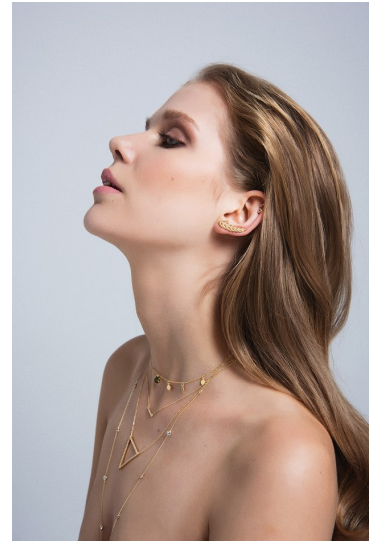

# Morph

Morph Management, 36 Jangmun-ro Yongsan-gu Seoul Korea ZIP 04393 | Phone: +82 2 797 7200

ELLES OTTENS (@ellesottens)

Height 176/5'9.5" Bust 83/32.5" Waist 62/24.5" Hips 88/34.5" Hair Dirty Blonde Eyes Blue Born in 1995