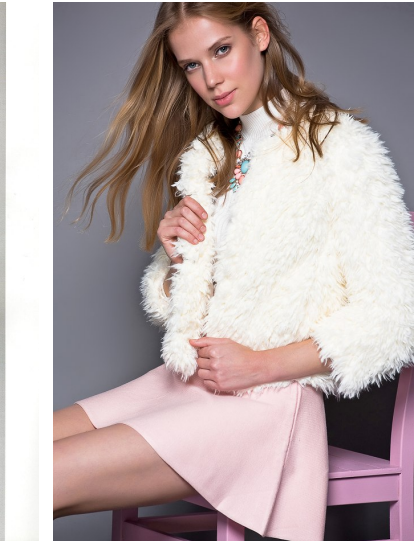

Morph

Morph Management, 36 Jangmun-ro Yongsan-gu Seoul Korea ZIP 04393 | Phone: +82 2 797 7200

ELLES OTTENS (@ellesottens)

Height 176/5'9.5" Bust 83/32.5" Waist 62/24.5" Hips 88/34.5" Hair Dirty Blonde Eyes Blue Born in 1995