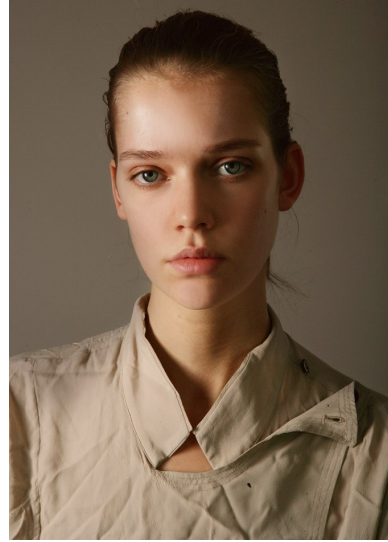

Morph

Morph Management, 36 Jangmun-ro Yongsan-gu Seoul Korea ZIP 04393 | Phone: +82 2 797 7200

ELLES OTTENS (@ellesottens)

Height 176/5'9.5" Bust 83/32.5" Waist 62/24.5" Hips 88/34.5" Hair Dirty Blonde Eyes Blue Born in 1995