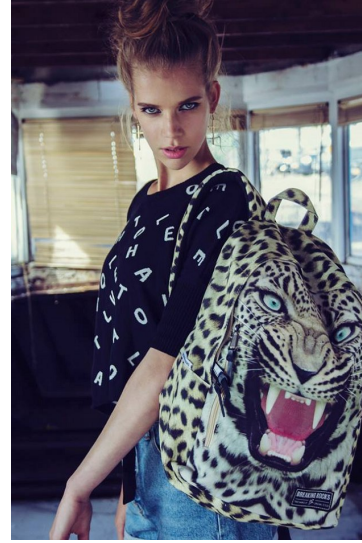

# Morph

Morph Management, 36 Jangmun-ro Yongsan-gu Seoul Korea ZIP 04393 | Phone: +82 2 797 7200

ELLES OTTENS (@ellesottens)

Height 176/5'9.5" Bust 83/32.5" Waist 62/24.5" Hips 88/34.5" Hair Dirty Blonde Eyes Blue Born in 1995