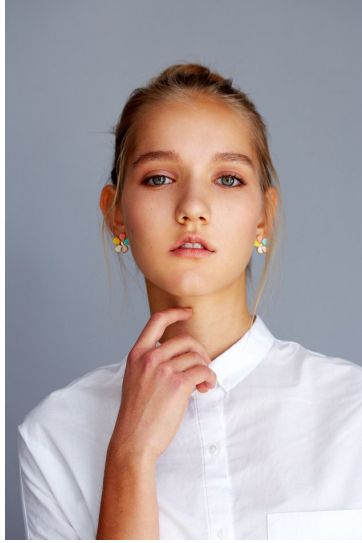

# Morph

Morph Management, 36 Jangmun-ro Yongsan-gu Seoul Korea ZIP 04393 | Phone: +82 2 797 7200

**SAM TRACY (@iamsamtracy)**

Height 175/5'9" Bust 78/30.5" Waist 58/23" Hips 84/33" Hair Blonde Eyes Green Born in 1998