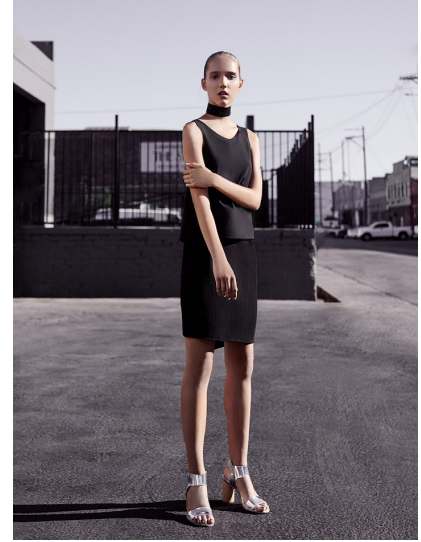

Morph

Morph Management, 36 Jangmun-ro Yongsan-gu Seoul Korea ZIP 04393 | Phone: +82 2 797 7200

SAM TRACY (@iamsamtracy)

Height 175/5'9" Bust 78/30.5" Waist 58/23" Hips 84/33" Hair Blonde Eyes Green Born in 1998