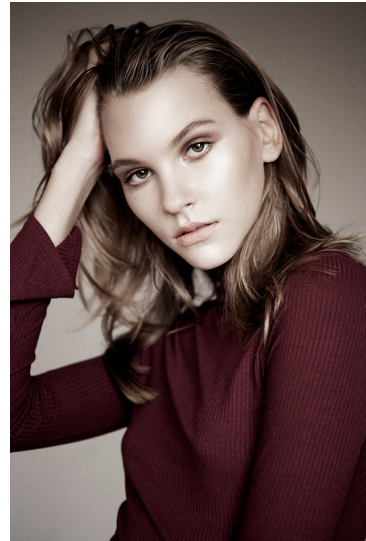

Morph

Morph Management, 36 Jangmun-ro Yongsan-gu Seoul Korea ZIP 04393 | Phone: +82 2 797 7200

VERONIKA LEVANOVICH (@veron_nika16)

Height 176/5'9.5" Bust 79/31" Waist 58/23" Hips 89/35" Hair Brown Eyes Brown Born in 1999