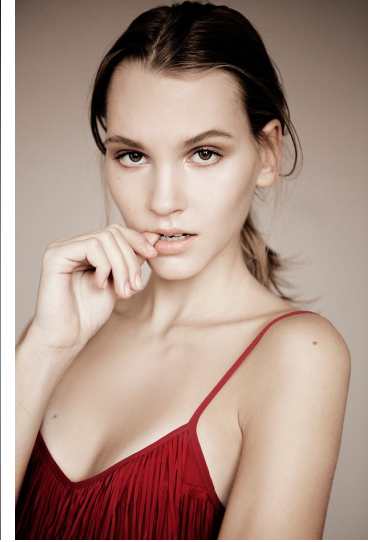

Morph

Morph Management, 36 Jangmun-ro Yongsan-gu Seoul Korea ZIP 04393 | Phone: +82 2 797 7200

VERONIKA LEVANOVICH (@veron_nika16)

Height 176/5'9.5" Bust 79/31" Waist 58/23" Hips 89/35" Hair Brown Eyes Brown Born in 1999