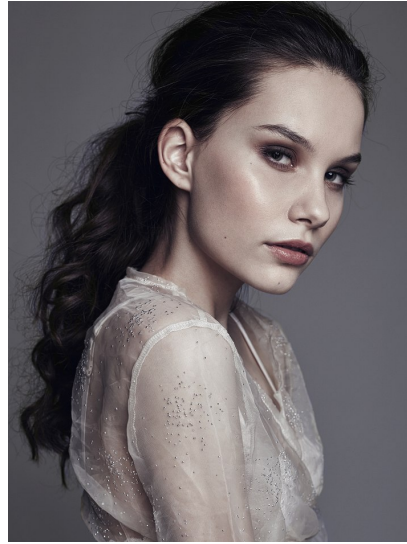

# Morph

Morph Management, 36 Jangmun-ro Yongsan-gu Seoul Korea ZIP 04393 | Phone: +82 2 797 7200

LILLA VARGA (@varga\_lilla)

Height 174/5'8.5" Bust 80/31.5" Waist 58/23" Hips 88/34.5" Hair Brown Eyes Green Born in 2000