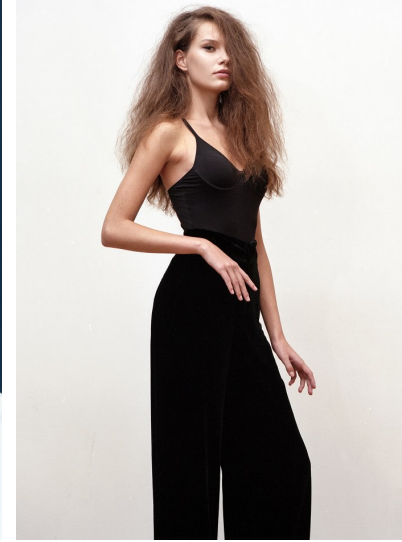

Morph

Morph Management, 36 Jangmun-ro Yongsan-gu Seoul Korea ZIP 04393 | Phone: +82 2 797 7200

LILLA VARGA (@varga_lilla)

Height 174/5'8.5" Bust 80/31.5" Waist 58/23" Hips 88/34.5" Hair Brown Eyes Green Born in 2000