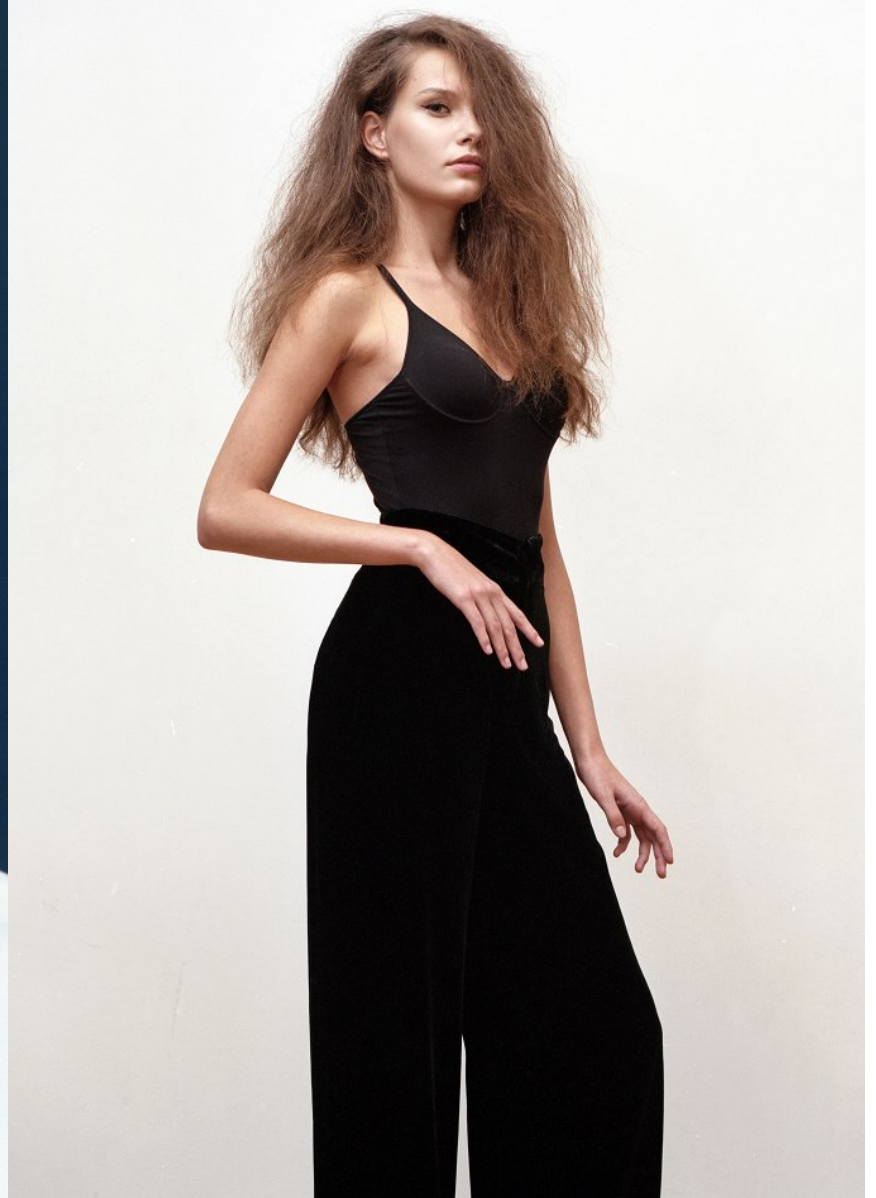

Morph

Morph Management, 36 Jangmun-ro Yongsan-gu Seoul Korea ZIP 04393 | Phone: +82 2 797 7200

LILLA VARGA (@varga_lilla)

Height 174/5'8.5" Bust 80/31.5" Waist 58/23" Hips 88/34.5" Hair Brown Eyes Green Born in 2000