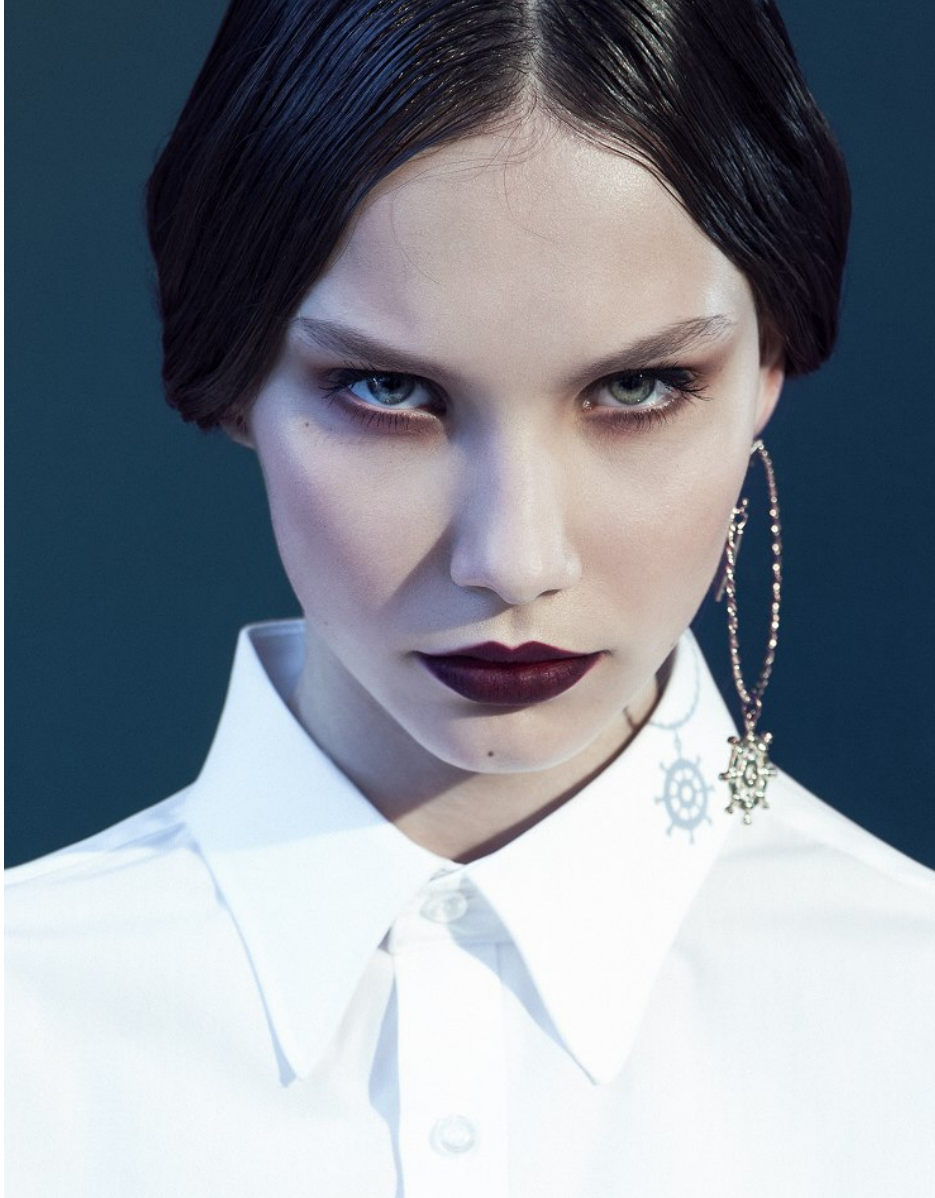

LILLA VARGA (@varga_lilla)

Morph

Morph Management, 36 Jangmun-ro Yongsan-gu Seoul Korea ZIP 04393 | Phone: +82 2 797 7200

LILLA VARGA (@varga_lilla)

Height 174/5'8.5" Bust 80/31.5" Waist 58/23" Hips 88/34.5" Hair Brown Eyes Green Born in 2000