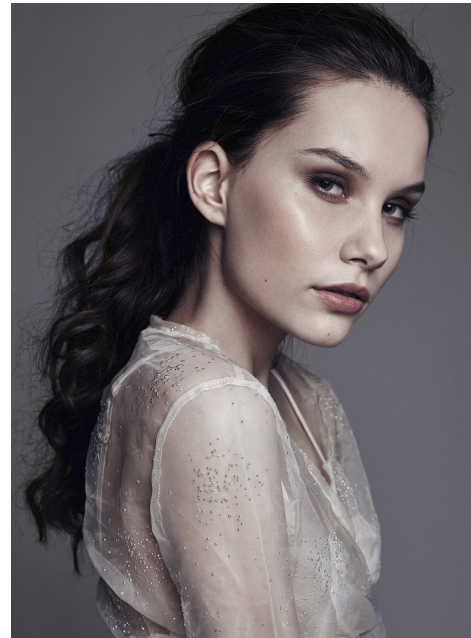

Morph

Morph Management, 36 Jangmun-ro Yongsan-gu Seoul Korea ZIP 04393 | Phone: +82 2 797 7200

Lilla Varga (@varga_lilla)

Height 174/5'8.5" Bust 80/31.5" Waist 58/23" Hips 88/34.5"

Hair Brown Eyes Green Born in 2000