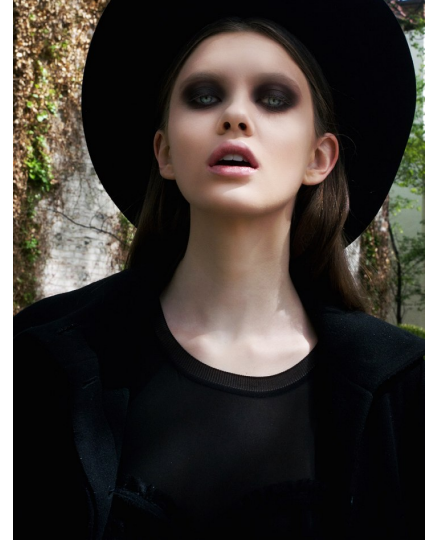

Morph

Morph Management, 36 Jangmun-ro Yongsan-gu Seoul Korea ZIP 04393 | Phone: +82 2 797 7200

la perla