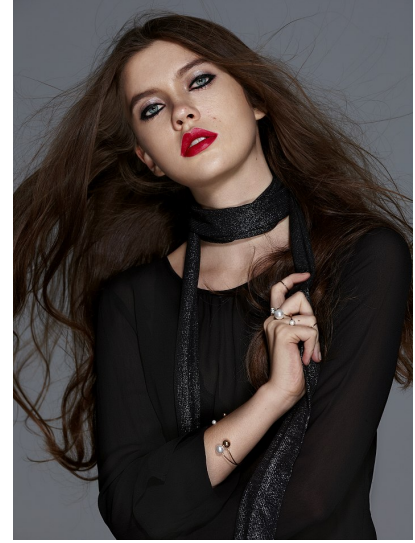

SOPHIA CRAWFORD (@sophiacrawf)

Height 178/5'10" Bust 86/34" Waist 60/23.5" Hips 86/34" Hair Brown Eyes Blue Born in 1998

Morph

Morph Management, 36 Jangmun-ro Yongsan-gu Seoul Korea ZIP 04393 | Phone: +82 2 797 7200