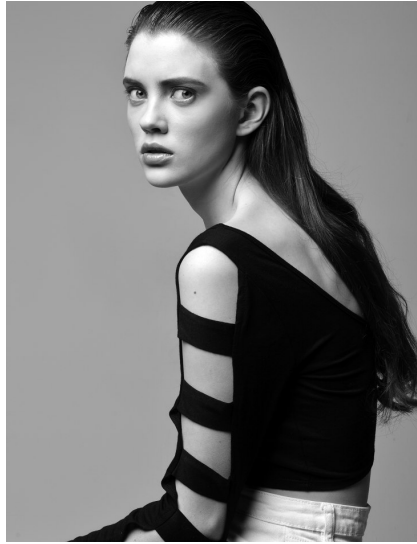

Morph

Morph Management, 36 Jangmun-ro Yongsan-gu Seoul Korea ZIP 04393 | Phone: +82 2 797 7200

SOPHIA CRAWFORD (@sophiacrawf)

Height 178/5'10" Bust 86/34" Waist 60/23.5" Hips 86/34" Hair Brown Eyes Blue Born in 1998

SOPHIA CRAWFORD (@sophiacrawf)

Height 178/5'10" Bust 86/34" Waist 60/23.5" Hips 86/34" Hair Brown Eyes Blue Born in 1998

Morph

Morph Management, 36 Jangmun-ro Yongsan-gu Seoul Korea ZIP 04393 | Phone: +82 2 797 7200