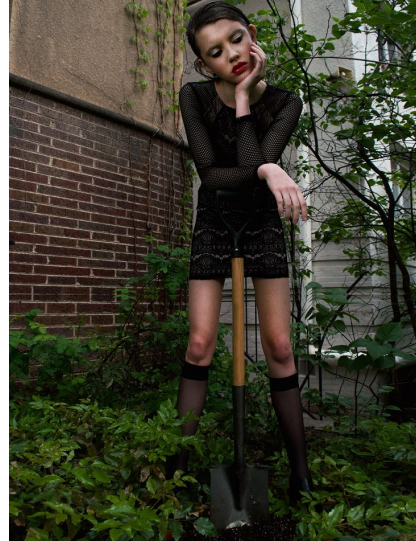

Morph

Morph Management, 36 Jangmun-ro Yongsan-gu Seoul Korea ZIP 04393 | Phone: +82 2 797 7200

SOPHIA CRAWFORD (@sophiacrawf)

Height 178/5'10" Bust 86/34" Waist 60/23.5" Hips 86/34" Hair Brown Eyes Blue Born in 1998

SOPHIA CRAWFORD (@sophiacrawf)

Height 178/5'10" Bust 86/34" Waist 60/23.5" Hips 86/34" Hair Brown Eyes Blue Born in 1998

Morph

Morph Management, 36 Jangmun-ro Yongsan-gu Seoul Korea ZIP 04393 | Phone: +82 2 797 7200