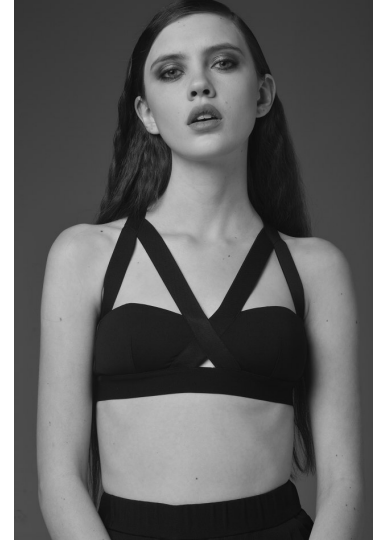

Morph

Morph Management, 36 Jangmun-ro Yongsan-gu Seoul Korea ZIP 04393 | Phone: +82 2 797 7200

SOPHIA CRAWFORD (@sophiacrawf)

Height 178/5'10" Bust 86/34" Waist 60/23.5" Hips 86/34" Hair Brown Eyes Blue Born in 1998

SOPHIA CRAWFORD (@sophiacrawf)

Height 178/5'10" Bust 86/34" Waist 60/23.5" Hips 86/34" Hair Brown Eyes Blue Born in 1998

Morph

Morph Management, 36 Jangmun-ro Yongsan-gu Seoul Korea ZIP 04393 | Phone: +82 2 797 7200