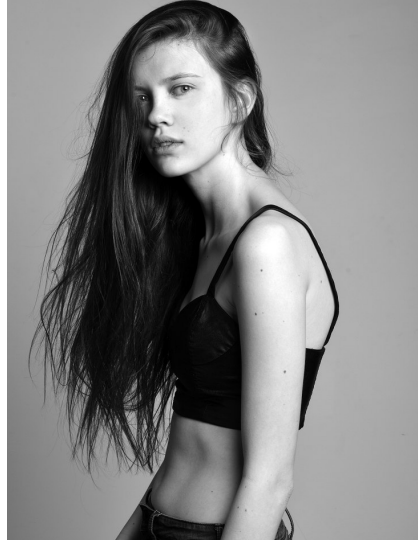

Morph

Morph Management, 36 Jangmun-ro Yongsan-gu Seoul Korea ZIP 04393 | Phone: +82 2 797 7200

SOPHIA CRAWFORD (@sophiacrawf)

Height 178/5'10" Bust 86/34" Waist 60/23.5" Hips 86/34" Hair Brown Eyes Blue Born in 1998

SOPHIA CRAWFORD (@sophiacrawf)

Height 178/5'10" Bust 86/34" Waist 60/23.5" Hips 86/34" Hair Brown Eyes Blue Born in 1998

Morph

Morph Management, 36 Jangmun-ro Yongsan-gu Seoul Korea ZIP 04393 | Phone: +82 2 797 7200