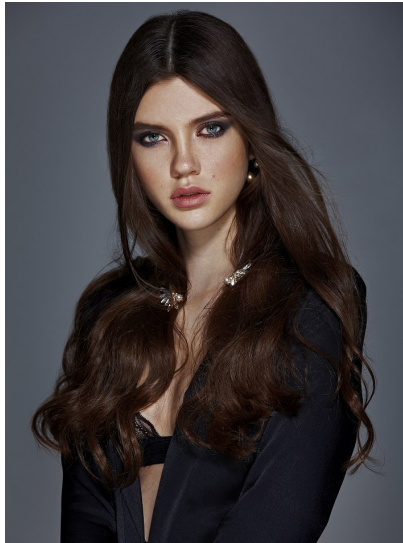

Morph

Morph Management, 36 Jangmun-ro Yongsan-gu Seoul Korea ZIP 04393 | Phone: +82 2 797 7200

SOPHIA CRAWFORD (@sophiacrawf)

Height 178/5'10" Bust 86/34" Waist 60/23.5" Hips 86/34" Hair Brown Eyes Blue Born in 1998

SOPHIA CRAWFORD (@sophiacrawf)

Height 178/5'10" Bust 86/34" Waist 60/23.5" Hips 86/34" Hair Brown Eyes Blue Born in 1998

Morph

Morph Management, 36 Jangmun-ro Yongsan-gu Seoul Korea ZIP 04393 | Phone: +82 2 797 7200