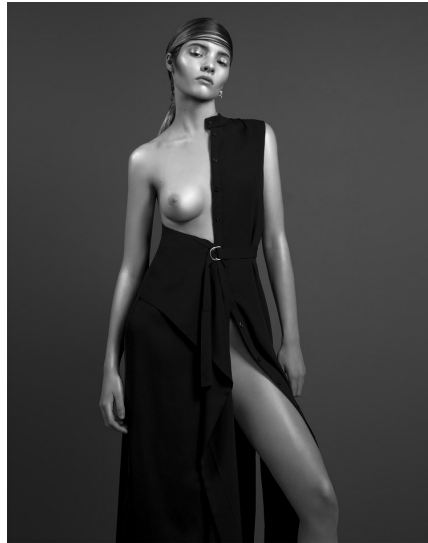

Morph

Morph Management, 36 Jangmun-ro Yongsan-gu Seoul Korea ZIP 04393 | Phone: +82 2 797 7200

PAIGE ATKINSON (@whynotpaige)

Height 180/5'11" Bust 81/32" Waist 61/24" Hips 88/34.5" Hair Brown Eyes Brown Born in 1900