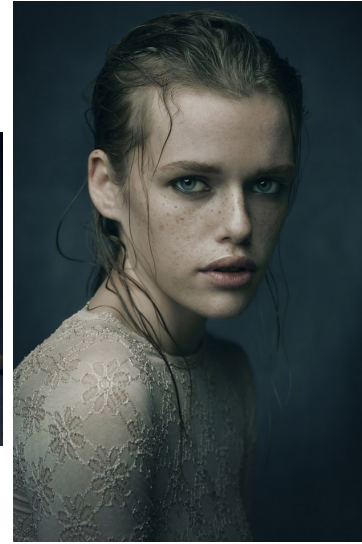

Morph

Morph Management, 36 Jangmun-ro Yongsan-gu Seoul Korea ZIP 04393 | Phone: +82 2 797 7200

INDIAH LAVERS (@indilavers)

Height 181/5'11.5" Bust 79/31" Waist 59/23" Hips 88/34.5" Hair Dark Blonde Eyes Blue Born in 1998