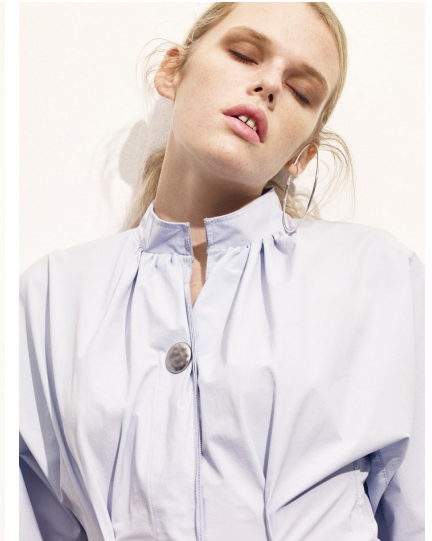

Morph

Morph Management, 36 Jangmun-ro Yongsan-gu Seoul Korea ZIP 04393 | Phone: +82 2 797 7200

INDIAH LAVERS (@indilavers)

Height 181/5'11.5" Bust 79/31" Waist 59/23" Hips 88/34.5" Hair Dark Blonde Eyes Blue Born in 1998