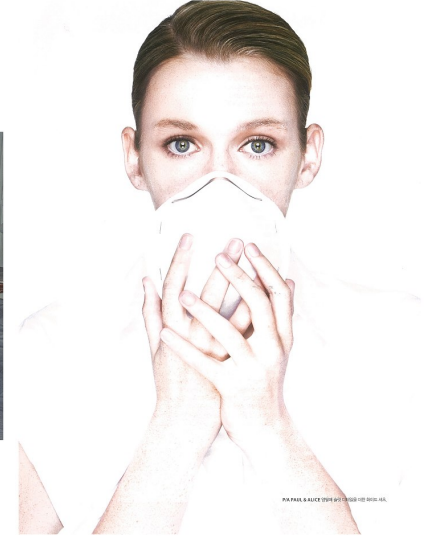

INDIAH LAVERS (181 CM) / 1998 BORN IN THE U.S.A. / HAIR: DARK BLONDE / EYES: BLUE / BORN: 1998

INDIAH LAVERS (181 CM) / 1998 BORN IN THE U.S.A. / HAIR: DARK BLONDE / EYES: BLUE / BORN: 1998

- 102 - Blossoming Garden
- 104 - Colorful Day
- 102 - Here Comes the Sun
- 104 - White Rule
- 102 - On the Beach
- 104 - The Magic Mile
- 104 - Delectable Dishes
- 104 - Colors of Fun

INDIAH LAVERS (@indilavers)

Height 181/5'11.5" Bust 79/31" Waist 59/23" Hips 88/34.5" Hair Dark Blonde Eyes Blue Born in 1998

Morph

Morph Management, 36 Jangmun-ro Yongsan-gu Seoul Korea ZIP 04393 | Phone: +82 2 797 7200