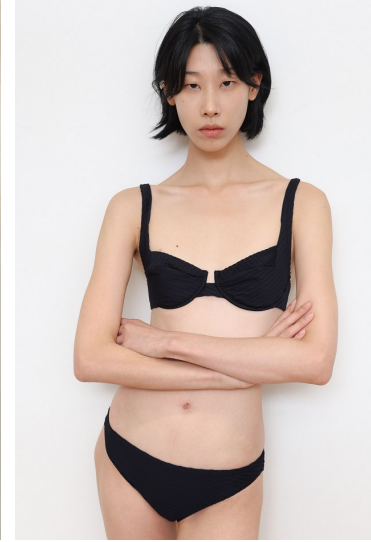

Morph

Morph Management, 36 Jangmun-ro Yongsan-gu Seoul Korea ZIP 04393 | Phone: +82 2 797 7200

LEE J MOON (@iam_2jm)

Height 180/5'11" Bust 76/30" A Waist 60/23.5" Hips 87/34.5" Shoe 255mm Hair Black Eyes Black Born in 1996