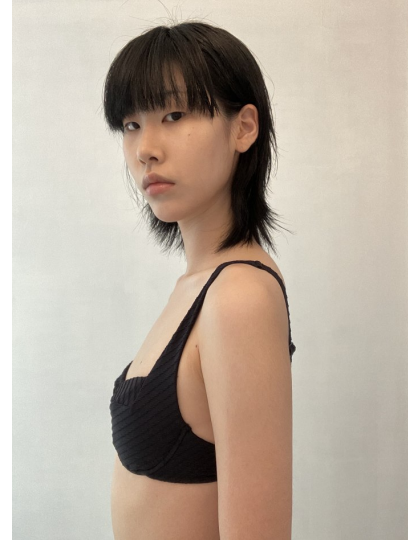

Morph

Morph Management, 36 Jangmun-ro Yongsan-gu Seoul Korea ZIP 04393 | Phone: +82 2 797 7200

LEE J MOON (@iam_2jm)

Height 180/5'11" Bust 76/30" A Waist 60/23.5" Hips 87/34.5" Shoe 255mm Hair Black Eyes Black Born in 1996