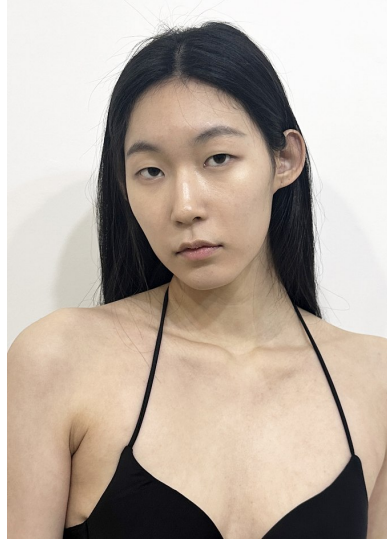

Morph

Morph Management, 36 Jangmun-ro Yongsan-gu Seoul Korea ZIP 04393 | Phone: +82 2 797 7200

KANG MIN JI (@aielxo)

Height 178/5'10" Bust 77/30.5" A Waist 62/24.5" Hips 90/35.5" Shoe 255mm Hair Black Eyes Dark Brown Born in 2006