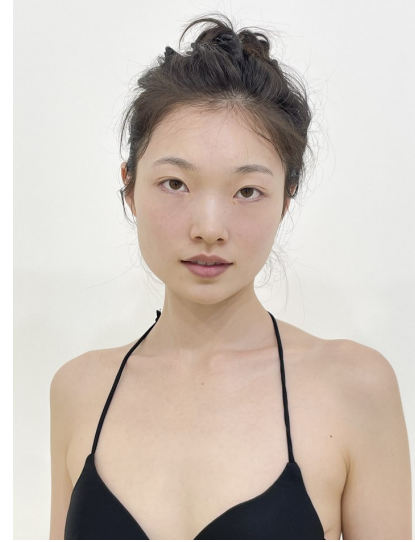

Morph

Morph Management, 36 Jangmun-ro Yongsan-gu Seoul Korea ZIP 04393 | Phone: +82 2 797 7200

SARANG (@sarang.cheoung)

Height 163/5'4" Bust 73/28.5" Waist 59/23" Hips 84/33" Shoe 230mm Hair Dark Brown Eyes Brown Born in 1995