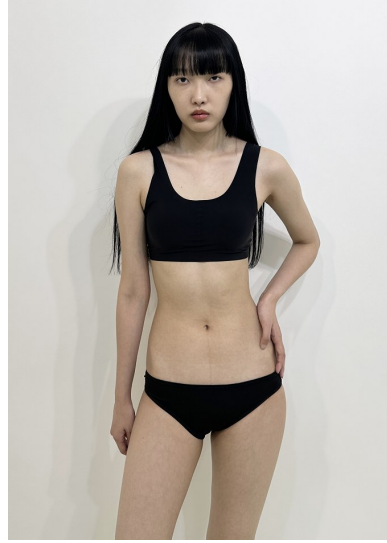

Morph

Morph Management, 36 Jangmun-ro Yongsan-gu Seoul Korea ZIP 04393 | Phone: +82 2 797 7200

LIM SU HYUN (@lim.su.hyun)

Height 178/5'10" Bust 79/31" A Waist 63/25" Hips 94/37" Shoe 240 Hair Black Eyes Dark Brown Born in 2005