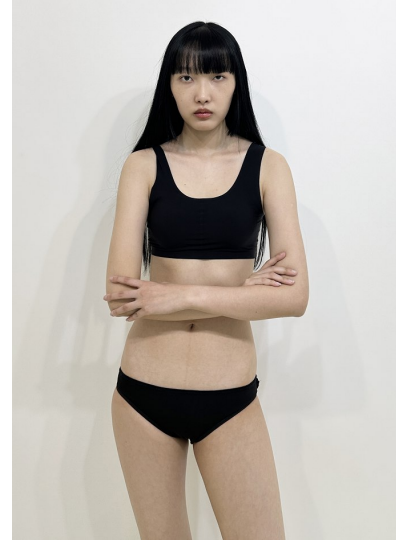

Morph

Morph Management, 36 Jangmun-ro Yongsan-gu Seoul Korea ZIP 04393 | Phone: +82 2 797 7200

LIM SU HYUN (@lim.su.hyun)

Height 178/5'10" Bust 79/31" A Waist 63/25" Hips 94/37" Shoe 240 Hair Black Eyes Dark Brown Born in 2005