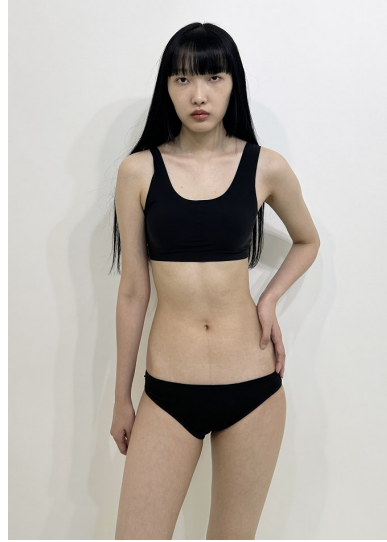

# Morph

Morph Management, 36 Jangmun-ro Yongsan-gu Seoul Korea ZIP 04393 | Phone: +82 2 797 7200

LIM SU HYUN (@lim.su.hyun)

Height 178/5'10" Bust 79/31" A Waist 63/25" Hips 94/37" Shoe 240 Hair Black Eyes Dark Brown Born in 2005