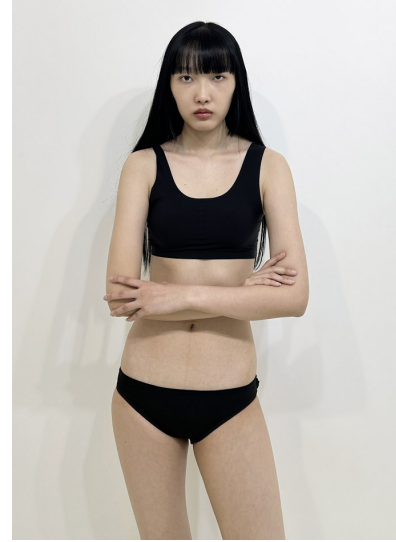

# Morph

Morph Management, 36 Jangmun-ro Yongsan-gu Seoul Korea ZIP 04393 | Phone: +82 2 797 7200

LIM SU HYUN (@lim.su.hyun)

Height 178/5'10" Bust 79/31" A Waist 63/25" Hips 94/37" Shoe 240 Hair Black Eyes Dark Brown Born in 2005