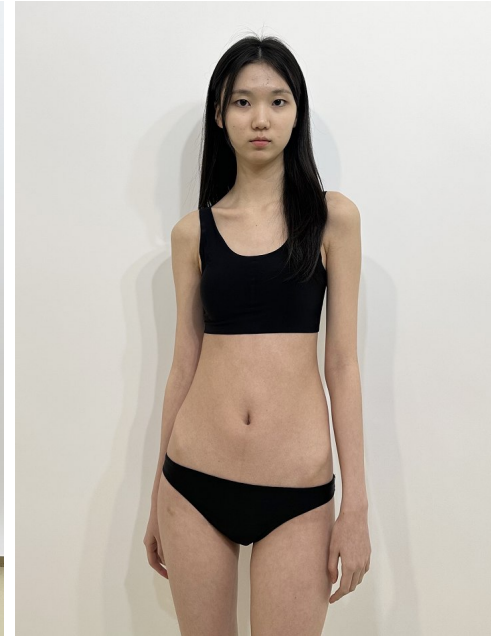

Morph

Morph Management, 36 Jangmun-ro Yongsan-gu Seoul Korea ZIP 04393 | Phone: +82 2 797 7200

Lee Chae Young (@cxhaeix)

Height 176/5'9.5" Bust 75/29.5" A Waist 60/23.5" Hips 85/33.5" Shoe 250mm
Hair Dark Brown Eyes Dark Brown Born in 2006