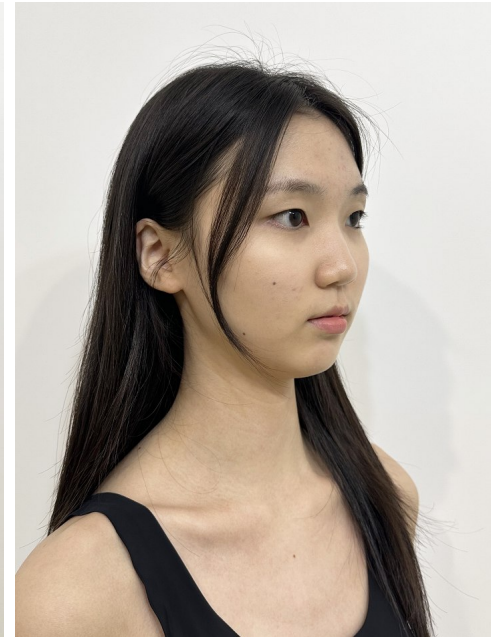

Morph

Morph Management, 36 Jangmun-ro Yongsan-gu Seoul Korea ZIP 04393 | Phone: +82 2 797 7200

Lee Chae Young (@cxhaeix)

Height 176/5'9.5" Bust 75/29.5" A Waist 60/23.5" Hips 85/33.5" Shoe 250mm
Hair Dark Brown Eyes Dark Brown Born in 2006