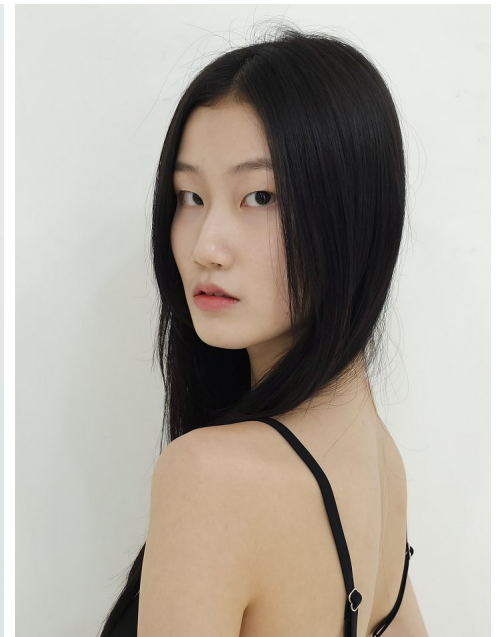

Morph

Morph Management, 36 Jangmun-ro Yongsan-gu Seoul Korea ZIP 04393 | Phone: +82 2 797 7200

Jang Bokeum (@rosely_js2)

Height 176/5'9.5" Bust 73/28.5" B Waist 56/22" Hips 85/33.5" Shoe 235mm

Hair Black Eyes Black Born in 2005