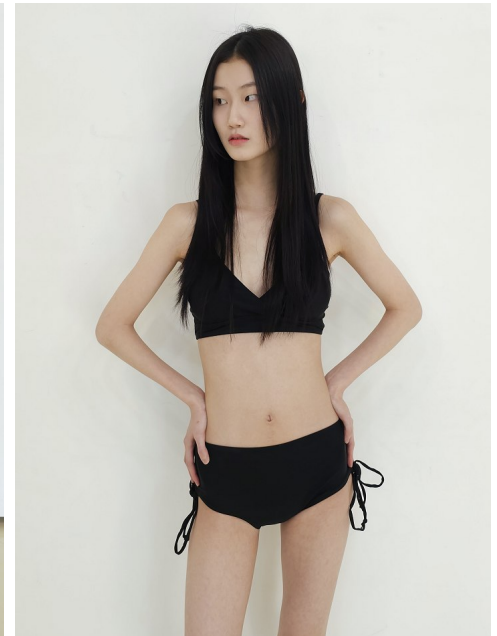

Morph

Morph Management, 36 Jangmun-ro Yongsan-gu Seoul Korea ZIP 04393 | Phone: +82 2 797 7200

Jang Bokeum (@rosely_js2)

Height 176/5'9.5" Bust 73/28.5" B Waist 56/22" Hips 85/33.5" Shoe 235mm

Hair Black Eyes Black Born in 2005