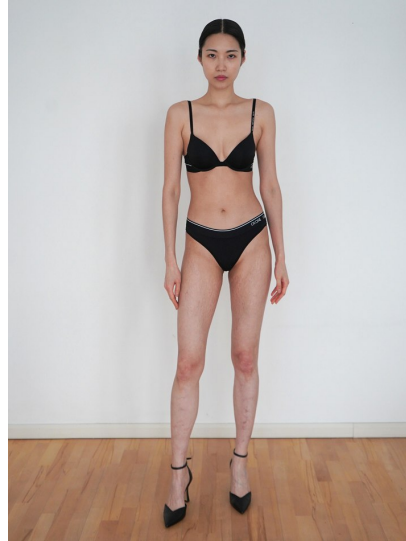

Morph

Morph Management, 36 Jangmun-ro Yongsan-gu Seoul Korea ZIP 04393 | Phone: +82 2 797 7200

SUN LEE

Born in 1900