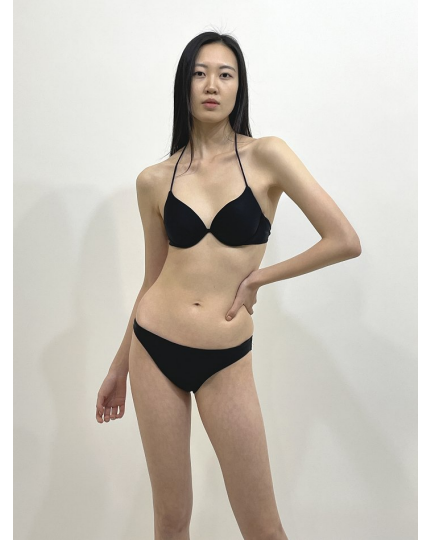

Morph

Morph Management, 36 Jangmun-ro Yongsan-gu Seoul Korea ZIP 04393 | Phone: +82 2 797 7200

PARK JEONG YEON (@j_kite_727)

Height 178/5'10" Bust 78/30.5" A Waist 61/24" Hips 87/34.5" Shoe 245mm Hair Black Eyes Black Born in 2005