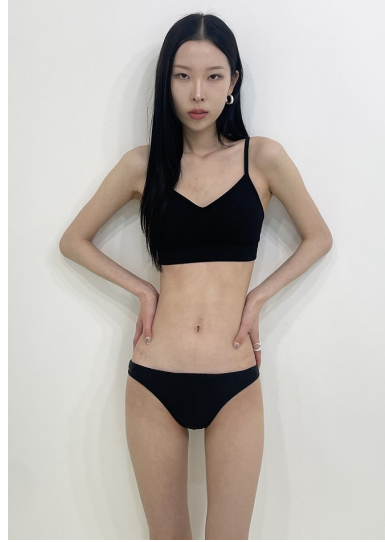

Morph

Morph Management, 36 Jangmun-ro Yongsan-gu Seoul Korea ZIP 04393 | Phone: +82 2 797 7200

LEE YOUNG JOO (@20.zoo_)

Height 174/5'8.5" Bust 77/30.5" A Waist 56/22" Hips 81/32" Shoe 240mm Hair Black Eyes Black Born in 2003