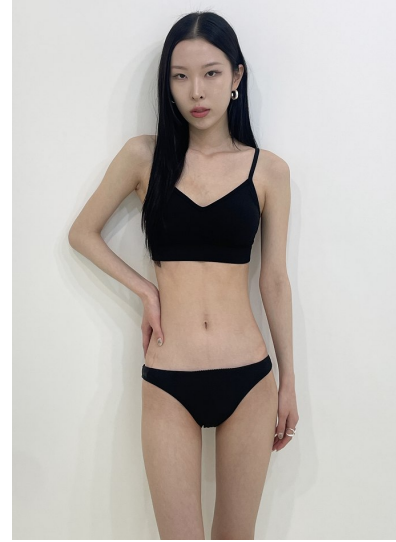

Morph

Morph Management, 36 Jangmun-ro Yongsan-gu Seoul Korea ZIP 04393 | Phone: +82 2 797 7200

LEE YOUNG JOO (@20.zoo_)

Height 174/5'8.5" Bust 77/30.5" A Waist 56/22" Hips 81/32" Shoe 240mm Hair Black Eyes Black Born in 2003