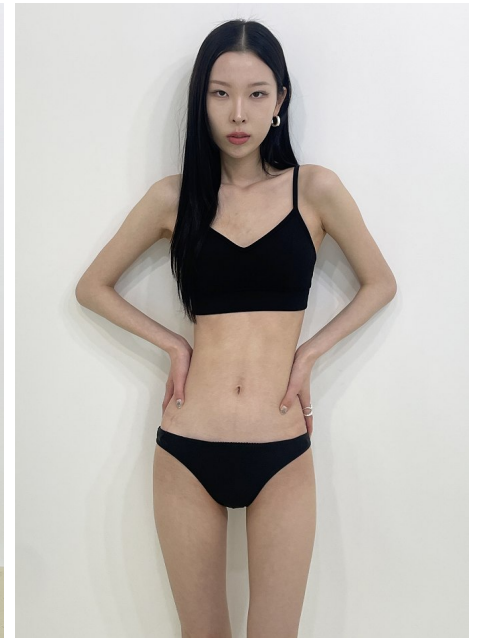

Morph

Morph Management, 36 Jangmun-ro Yongsan-gu Seoul Korea ZIP 04393 | Phone: +82 2 797 7200

Lee Young Joo (@20.zoo_)

Height 174/5'8.5" Bust 77/30.5" A Waist 56/22" Hips 81/32" Shoe 240mm

Hair Black Eyes Black Born in 2003