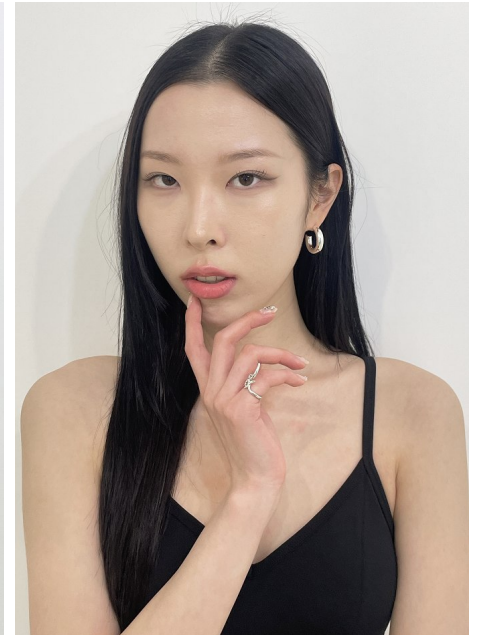

Morph

Morph Management, 36 Jangmun-ro Yongsan-gu Seoul Korea ZIP 04393 | Phone: +82 2 797 7200

Lee Young Joo (@20.zoo_)

Height 174/5'8.5" Bust 77/30.5" A Waist 56/22" Hips 81/32" Shoe 240mm

Hair Black Eyes Black Born in 2003