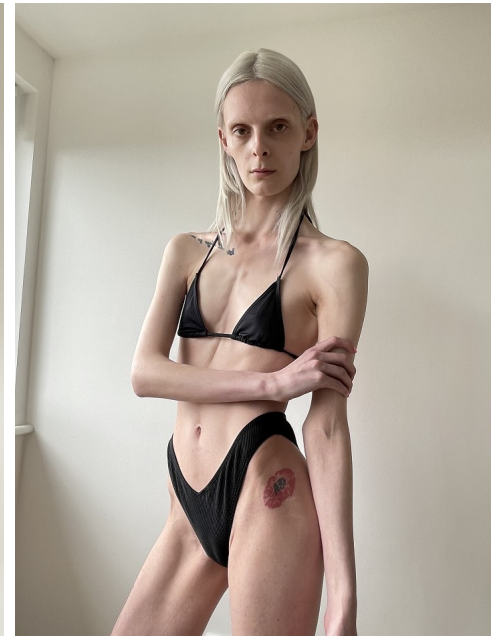

## Gigi Hari (@gigi.hari)

Height 182/5'11.5" Bust 80/31.5" A Waist 61/24" Hips 85/33.5" Shoe 260mm  
Hair Blonde Eyes Green/Brown Born in 1994