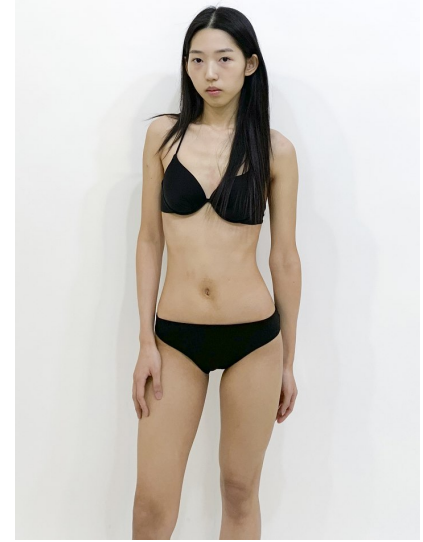

Morph

Morph Management, 36 Jangmun-ro Yongsan-gu Seoul Korea ZIP 04393 | Phone: +82 2 797 7200

PARK SOL BIN (@sol_park_763)

Height 173/5'8" Bust 79/31" A/B Waist 58/23" Hips 87/34.5" Shoe 245 Hair Black Eyes Black Born in 2007