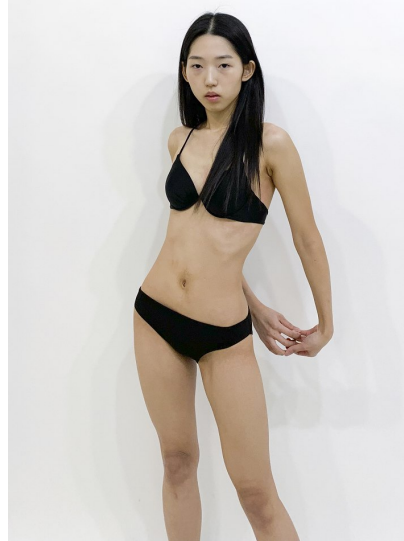

Morph

Morph Management, 36 Jangmun-ro Yongsan-gu Seoul Korea ZIP 04393 | Phone: +82 2 797 7200

PARK SOL BIN (@sol_park_763)

Height 173/5'8" Bust 79/31" A/B Waist 58/23" Hips 87/34.5" Shoe 245 Hair Black Eyes Black Born in 2007