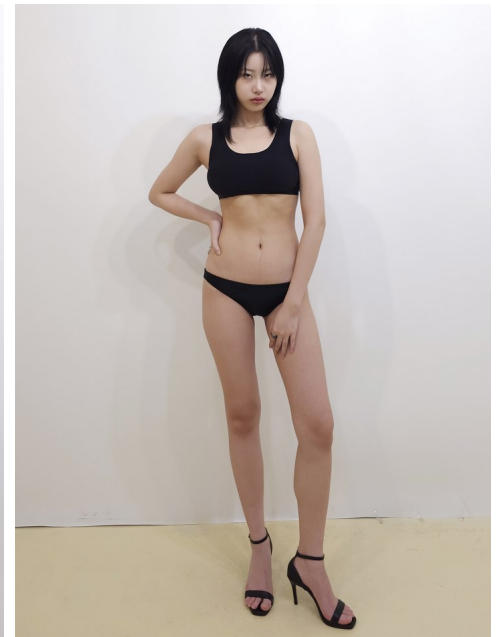

Morph

Morph Management, 36 Jangmun-ro Yongsan-gu Seoul Korea ZIP 04393 | Phone: +82 2 797 7200

Han Seo Ji (@hanseoxi)

Height 176/5'9.5" Bust 82/32.5" A/B Waist 57/22.5" Hips 87/34.5" Shoe 245mm

Hair Black Eyes Black Born in 2005