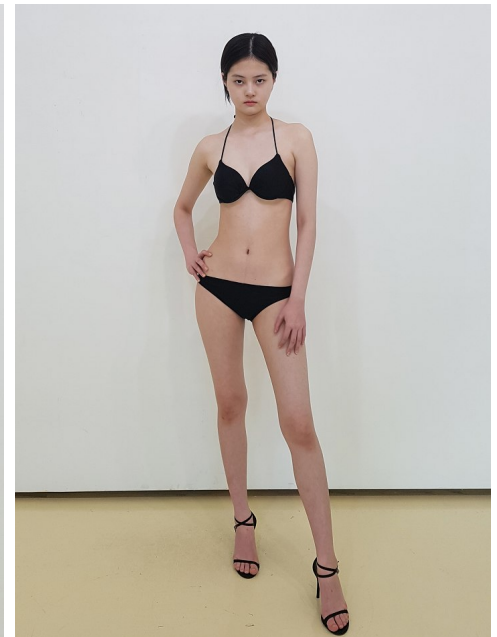

Morph

Morph Management, 36 Jangmun-ro Yongsan-gu Seoul Korea ZIP 04393 | Phone: +82 2 797 7200

Choi So Dam (@mxrisoxann)

Height 171/5'7.5" Bust 74/29" A Waist 58/23" Hips 87/34.5" Shoe 230mm

Hair Black Eyes Black Born in 2004