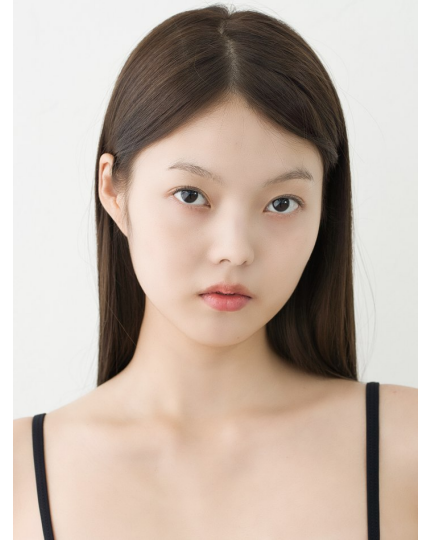

Morph

Morph Management, 36 Jangmun-ro Yongsan-gu Seoul Korea ZIP 04393 | Phone: +82 2 797 7200

LEE JOO HYUN (@jooiooui)

Height 178/5'10" Bust 80/31.5" A Waist 60/23.5" Hips 90/35.5" Shoe 250mm Hair Black Eyes Black Born in 2004